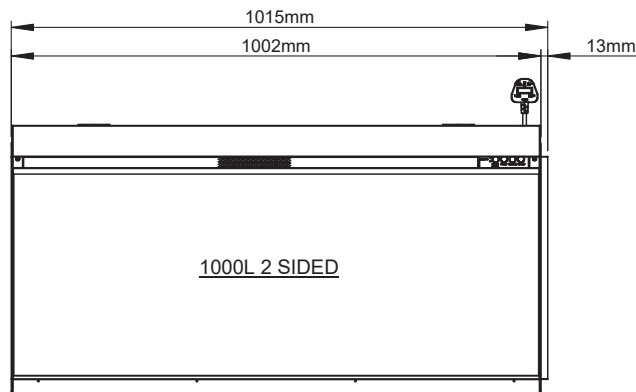

ARTEON 1000-3SL

INSET WALL MOUNTED

P R Y Z M

REVOLUTIONIZING FLAMES

VISIBLE
VIEWING AREA
MIN 10mm REAR &
TOP CLEARANCE
REQUIRED

MIN REBATE
255mm

ARTEON 1250-3SL

INSET WALL MOUNTED

P R Y Z M

REVOLUTIONIZING FLAMES

 **VISIBLE VIEWING AREA**
MIN 10mm REAR & TOP CLEARANCE REQUIRED
MIN REBATE 280mm

ARTEON 1500-3SL

INSET WALL MOUNTED

P R Y Z M

REVOLUTIONIZING FLAMES