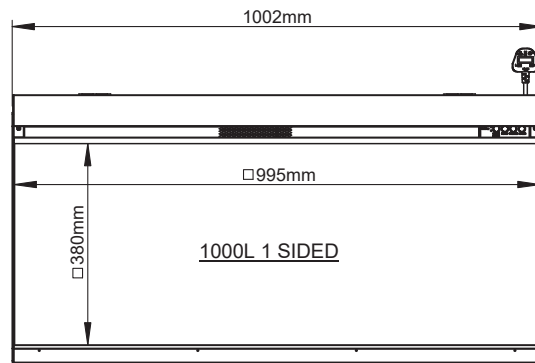

ARTEON 1000-3SL

INSET WALL MOUNTED

P R Y Z M

REVOLUTIONIZING FLAMES

VISIBLE
VIEWING AREA
MIN 10mm REAR &
TOP CLEARANCE
REQUIRED

MIN REBATE
255mm

ARTEON 1250-3SL

INSET WALL MOUNTED

P R Y Z M

REVOLUTIONIZING FLAMES

 **VISIBLE VIEWING AREA**
MIN 10mm REAR & TOP CLEARANCE REQUIRED
MIN REBATE 280mm

ARTEON 1500-3SL

INSET WALL MOUNTED

P R Y Z M

REVOLUTIONIZING FLAMES