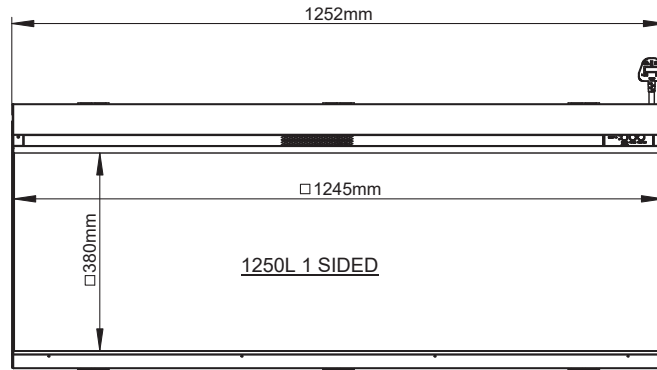

ARTEON 1000-3SL

INSET WALL MOUNTED

P R Y Z M

REVOLUTIONIZING FLAMES

VISIBLE
VIEWING AREA
MIN 10mm REAR &
TOP CLEARANCE
REQUIRED

MIN REBATE
255mm

ARTEON 1250-3SL

INSET WALL MOUNTED

P R Y Z M

REVOLUTIONIZING FLAMES

 **VISIBLE VIEWING AREA**
MIN 10mm REAR & TOP CLEARANCE REQUIRED
MIN REBATE 280mm

ARTEON 1500-3SL

INSET WALL MOUNTED

P R Y Z M

REVOLUTIONIZING FLAMES