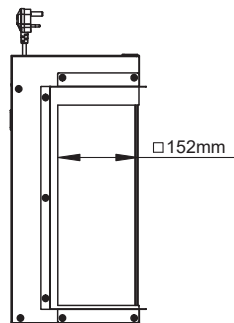

ARTEON 1000-3SL

INSET WALL MOUNTED

P R Y Z M

REVOLUTIONIZING FLAMES

VISIBLE
VIEWING AREA
MIN 10mm REAR &
TOP CLEARANCE
REQUIRED

MIN REBATE
255mm

ARTEON 1250-3SL

INSET WALL MOUNTED

P R Y Z M

REVOLUTIONIZING FLAMES

 **VISIBLE VIEWING AREA**
MIN 10mm REAR & TOP CLEARANCE REQUIRED
MIN REBATE 280mm

ARTEON 1500-3SL

INSET WALL MOUNTED

P R Y Z M

REVOLUTIONIZING FLAMES