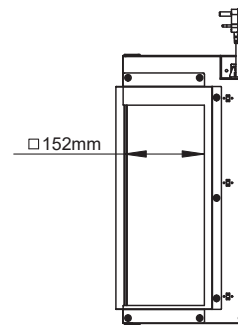

ARTEON 1000-3SL

INSET WALL MOUNTED

P R Y Z M

REVOLUTIONIZING FLAMES

VISIBLE
VIEWING AREA
MIN 10mm REAR &
TOP CLEARANCE
REQUIRED

MIN REBATE
255mm

ARTEON 1250-3SL

INSET WALL MOUNTED

P R Y Z M

REVOLUTIONIZING FLAMES

 **VISIBLE VIEWING AREA**
MIN 10mm REAR & TOP CLEARANCE REQUIRED
MIN REBATE 280mm

ARTEON 1500-3SL

INSET WALL MOUNTED

P R Y Z M

REVOLUTIONIZING FLAMES