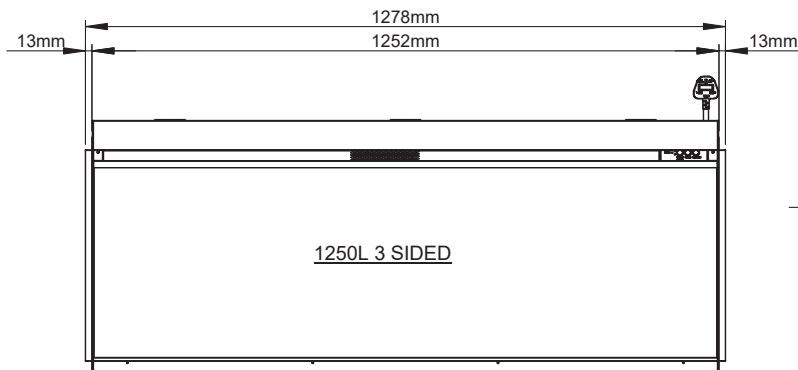

ARTEON 1000-3SL

INSET WALL MOUNTED

P R Y Z M

REVOLUTIONIZING FLAMES

VISIBLE
VIEWING AREA
MIN 10mm REAR &
TOP CLEARANCE
REQUIRED

MIN REBATE
255mm

ARTEON 1250-3SL

INSET WALL MOUNTED

P R Y Z M

REVOLUTIONIZING FLAMES

 **VISIBLE VIEWING AREA**
MIN 10mm REAR & TOP CLEARANCE REQUIRED
MIN REBATE 280mm

ARTEON 1500-3SL

INSET WALL MOUNTED

P R Y Z M

REVOLUTIONIZING FLAMES