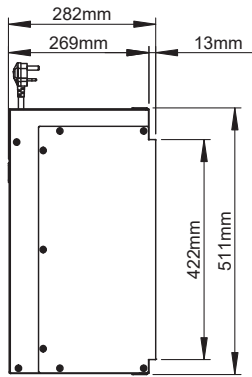

ARTEON 1000-3SL

INSET WALL MOUNTED

P R Y Z M

REVOLUTIONIZING FLAMES

VISIBLE
VIEWING AREA
MIN 10mm REAR &
TOP CLEARANCE
REQUIRED

MIN REBATE
255mm

ARTEON 1250-3SL

INSET WALL MOUNTED

P R Y Z M

REVOLUTIONIZING FLAMES

 **VISIBLE VIEWING AREA**
MIN 10mm REAR & TOP CLEARANCE REQUIRED
MIN REBATE 280mm

ARTEON 1500-3SL

INSET WALL MOUNTED

P R Y Z M

REVOLUTIONIZING FLAMES