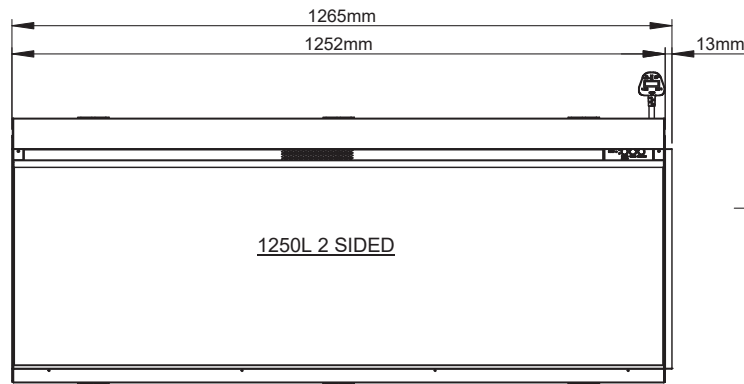

ARTEON 1000-3SL

INSET WALL MOUNTED

P R Y Z M

REVOLUTIONIZING FLAMES

VISIBLE
VIEWING AREA
MIN 10mm REAR &
TOP CLEARANCE
REQUIRED

MIN REBATE
255mm

ARTEON 1250-3SL

INSET WALL MOUNTED

P R Y Z M

REVOLUTIONIZING FLAMES

 **VISIBLE VIEWING AREA**
MIN 10mm REAR & TOP CLEARANCE REQUIRED
MIN REBATE 280mm

ARTEON 1500-3SL

INSET WALL MOUNTED

P R Y Z M

REVOLUTIONIZING FLAMES