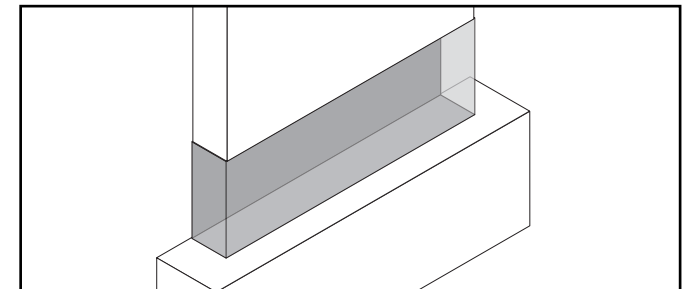

ARTEON 1000-3SL

INSET WALL MOUNTED

P R Y Z M

REVOLUTIONIZING FLAMES

VISIBLE
VIEWING AREA
MIN 10mm REAR &
TOP CLEARANCE
REQUIRED

MIN REBATE
255mm

ARTEON 1250-3SL

INSET WALL MOUNTED

P R Y Z M

REVOLUTIONIZING FLAMES

 **VISIBLE VIEWING AREA**
MIN 10mm REAR & TOP CLEARANCE REQUIRED
MIN REBATE 280mm

ARTEON 1500-3SL

INSET WALL MOUNTED

P R Y Z M

REVOLUTIONIZING FLAMES