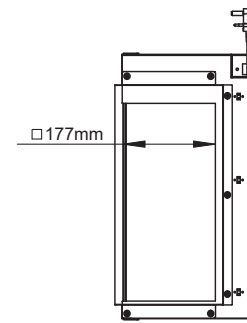

ARTEON 1000-3SL

INSET WALL MOUNTED

P R Y Z M

REVOLUTIONIZING FLAMES

VISIBLE
VIEWING AREA
MIN 10mm REAR &
TOP CLEARANCE
REQUIRED

MIN REBATE
255mm

ARTEON 1250-3SL

INSET WALL MOUNTED

P R Y Z M

REVOLUTIONIZING FLAMES

 **VISIBLE VIEWING AREA**
MIN 10mm REAR & TOP CLEARANCE REQUIRED
MIN REBATE 280mm

ARTEON 1500-3SL

INSET WALL MOUNTED

P R Y Z M

REVOLUTIONIZING FLAMES