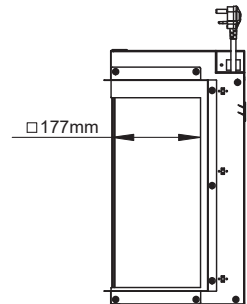

ARTEON 1000-3SL

INSET WALL MOUNTED

P R Y Z M

REVOLUTIONIZING FLAMES

VISIBLE
VIEWING AREA
MIN 10mm REAR &
TOP CLEARANCE
REQUIRED

MIN REBATE
255mm

ARTEON 1250-3SL

INSET WALL MOUNTED

P R Y Z M

REVOLUTIONIZING FLAMES

 **VISIBLE VIEWING AREA**
MIN 10mm REAR & TOP CLEARANCE REQUIRED
MIN REBATE 280mm

ARTEON 1500-3SL

INSET WALL MOUNTED

P R Y Z M

REVOLUTIONIZING FLAMES