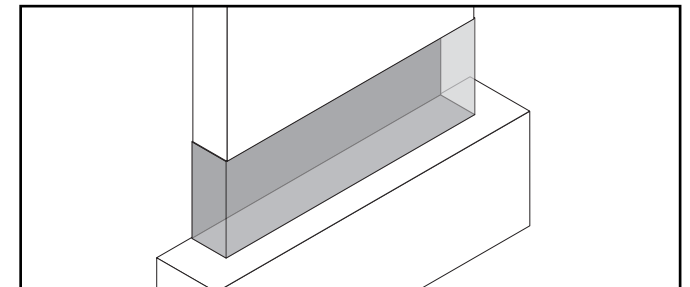

ARTEON 1000-3SL

INSET WALL MOUNTED

P R Y Z M

REVOLUTIONIZING FLAMES

VISIBLE
VIEWING AREA
MIN 10mm REAR &
TOP CLEARANCE
REQUIRED

MIN REBATE
255mm

ARTEON 1250-3SL

INSET WALL MOUNTED

P R Y Z M

REVOLUTIONIZING FLAMES

 **VISIBLE VIEWING AREA**
MIN 10mm REAR & TOP CLEARANCE REQUIRED
MIN REBATE 280mm

ARTEON 1500-3SL

INSET WALL MOUNTED

P R Y Z M

REVOLUTIONIZING FLAMES