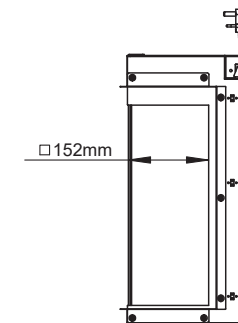

ARTEON 1000-3SL

INSET WALL MOUNTED

P R Y Z M

REVOLUTIONIZING FLAMES

VISIBLE
VIEWING AREA
MIN 10mm REAR &
TOP CLEARANCE
REQUIRED

MIN REBATE
255mm

ARTEON 1250-3SL

INSET WALL MOUNTED

P R Y Z M

REVOLUTIONIZING FLAMES

 **VISIBLE VIEWING AREA**
MIN 10mm REAR & TOP CLEARANCE REQUIRED
MIN REBATE 280mm

ARTEON 1500-3SL

INSET WALL MOUNTED

P R Y Z M

REVOLUTIONIZING FLAMES