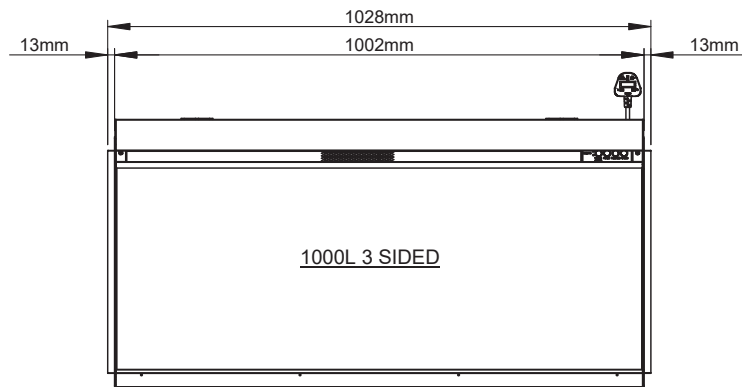

ARTEON 1000-3SL

INSET WALL MOUNTED

P R Y Z M

REVOLUTIONIZING FLAMES

VISIBLE
VIEWING AREA
MIN 10mm REAR &
TOP CLEARANCE
REQUIRED

MIN REBATE
255mm

ARTEON 1250-3SL

INSET WALL MOUNTED

P R Y Z M

REVOLUTIONIZING FLAMES

 **VISIBLE VIEWING AREA**
MIN 10mm REAR & TOP CLEARANCE REQUIRED
MIN REBATE 280mm

ARTEON 1500-3SL

INSET WALL MOUNTED

P R Y Z M

REVOLUTIONIZING FLAMES