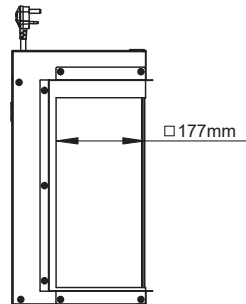

ARTEON 1000-3SL

INSET WALL MOUNTED

P R Y Z M

REVOLUTIONIZING FLAMES

VISIBLE
VIEWING AREA
MIN 10mm REAR &
TOP CLEARANCE
REQUIRED

MIN REBATE
255mm

ARTEON 1250-3SL

INSET WALL MOUNTED

P R Y Z M

REVOLUTIONIZING FLAMES

 **VISIBLE VIEWING AREA**
MIN 10mm REAR & TOP CLEARANCE REQUIRED
MIN REBATE 280mm

ARTEON 1500-3SL

INSET WALL MOUNTED

P R Y Z M

REVOLUTIONIZING FLAMES