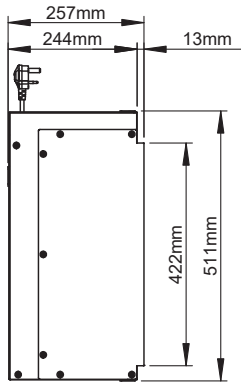

ARTEON 1000-3SL

INSET WALL MOUNTED

P R Y Z M

REVOLUTIONIZING FLAMES

VISIBLE
VIEWING AREA
MIN 10mm REAR &
TOP CLEARANCE
REQUIRED

MIN REBATE
255mm

ARTEON 1250-3SL

INSET WALL MOUNTED

P R Y Z M

REVOLUTIONIZING FLAMES

 **VISIBLE VIEWING AREA**
MIN 10mm REAR & TOP CLEARANCE REQUIRED
MIN REBATE 280mm

ARTEON 1500-3SL

INSET WALL MOUNTED

P R Y Z M

REVOLUTIONIZING FLAMES