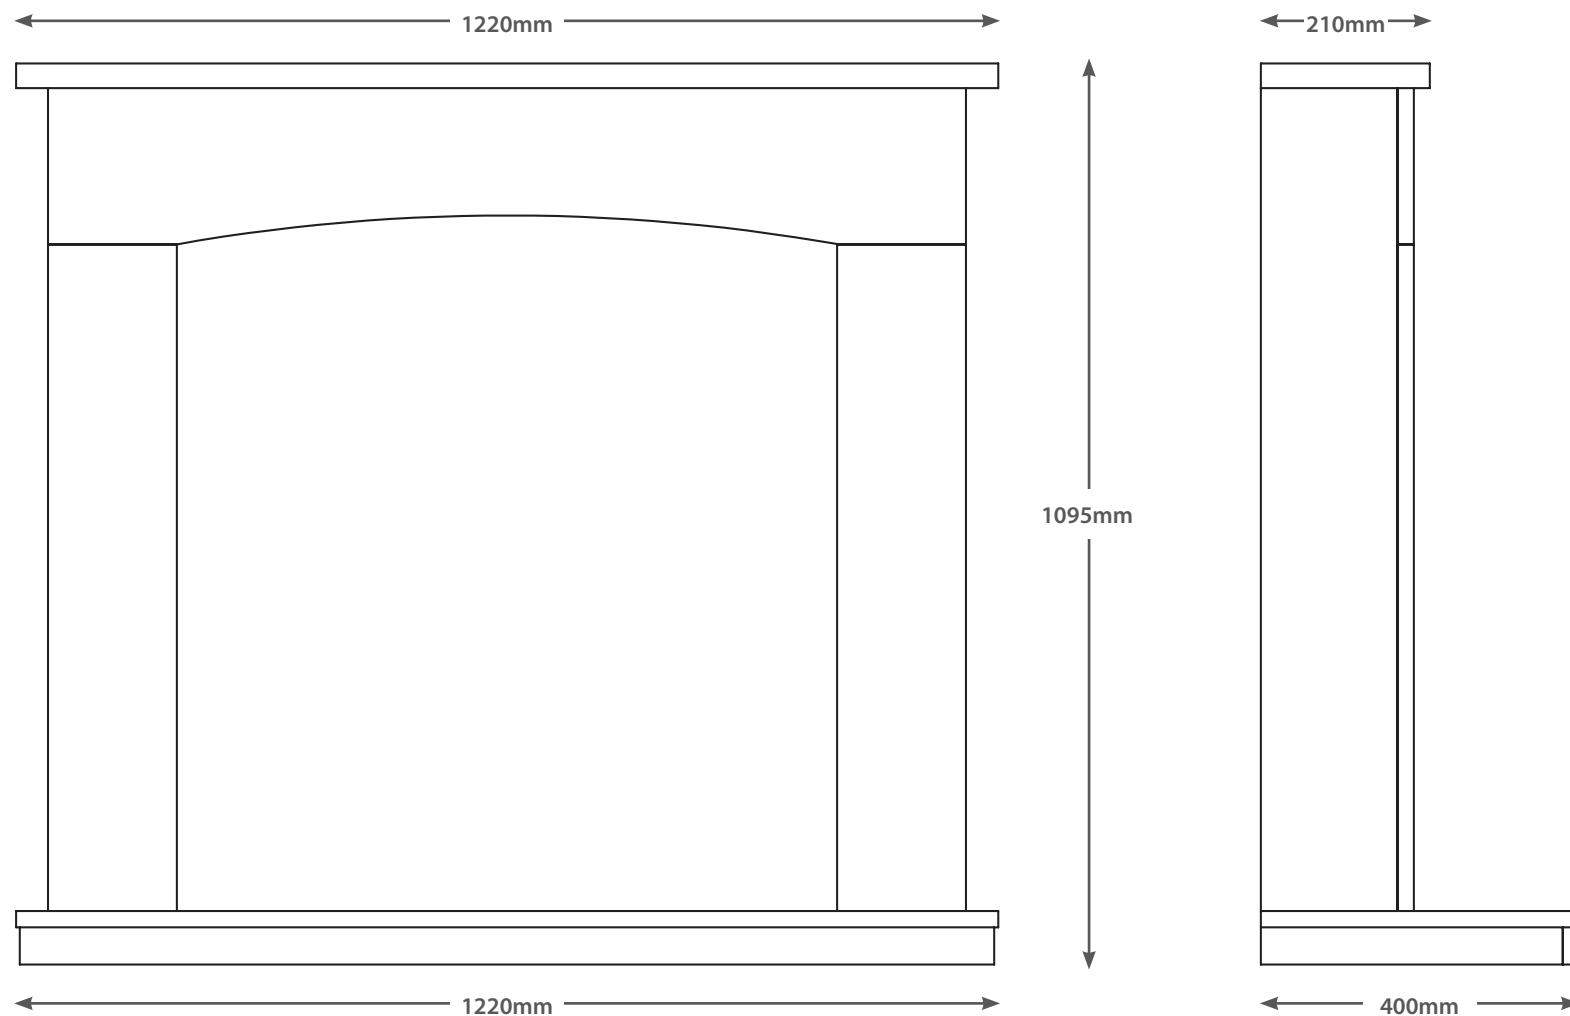

# 48" WOODBRIDGE

TECHNICAL - LINE DRAWING

FLARE  
collection

[WWW.BEMODERN.COM/FLARE-COLLECTION](http://WWW.BEMODERN.COM/FLARE-COLLECTION)