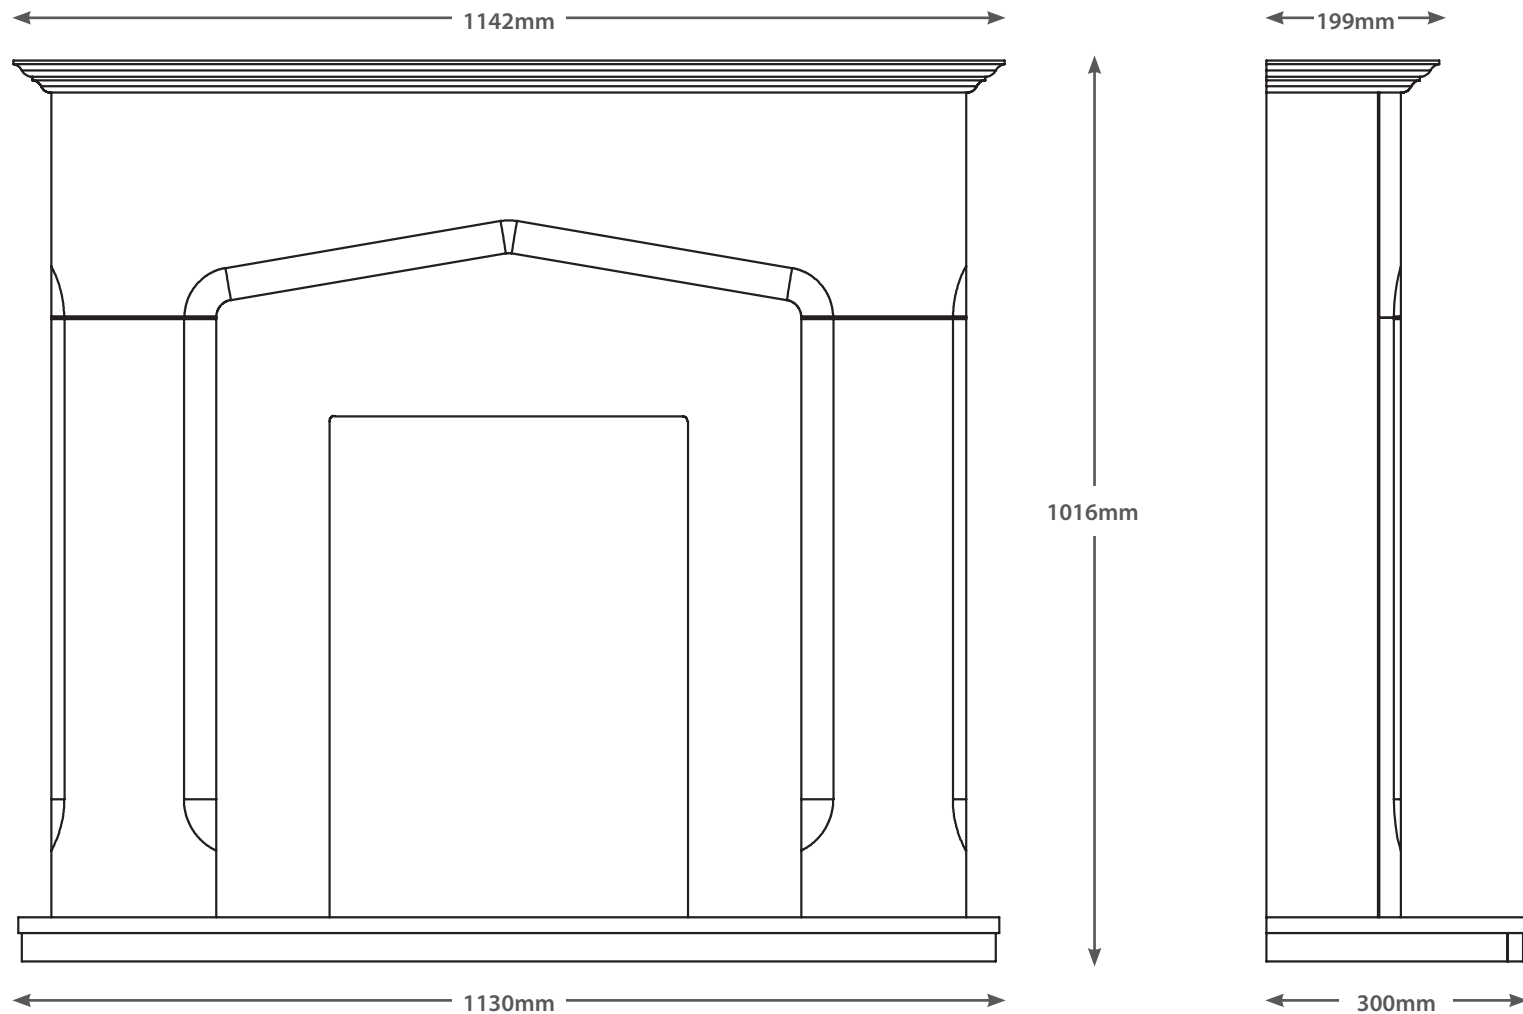

45" BRAMWELL

TECHNICAL - LINE DRAWING

FLARE
collection

WWW.BEMODERN.COM/FLARE-COLLECTION