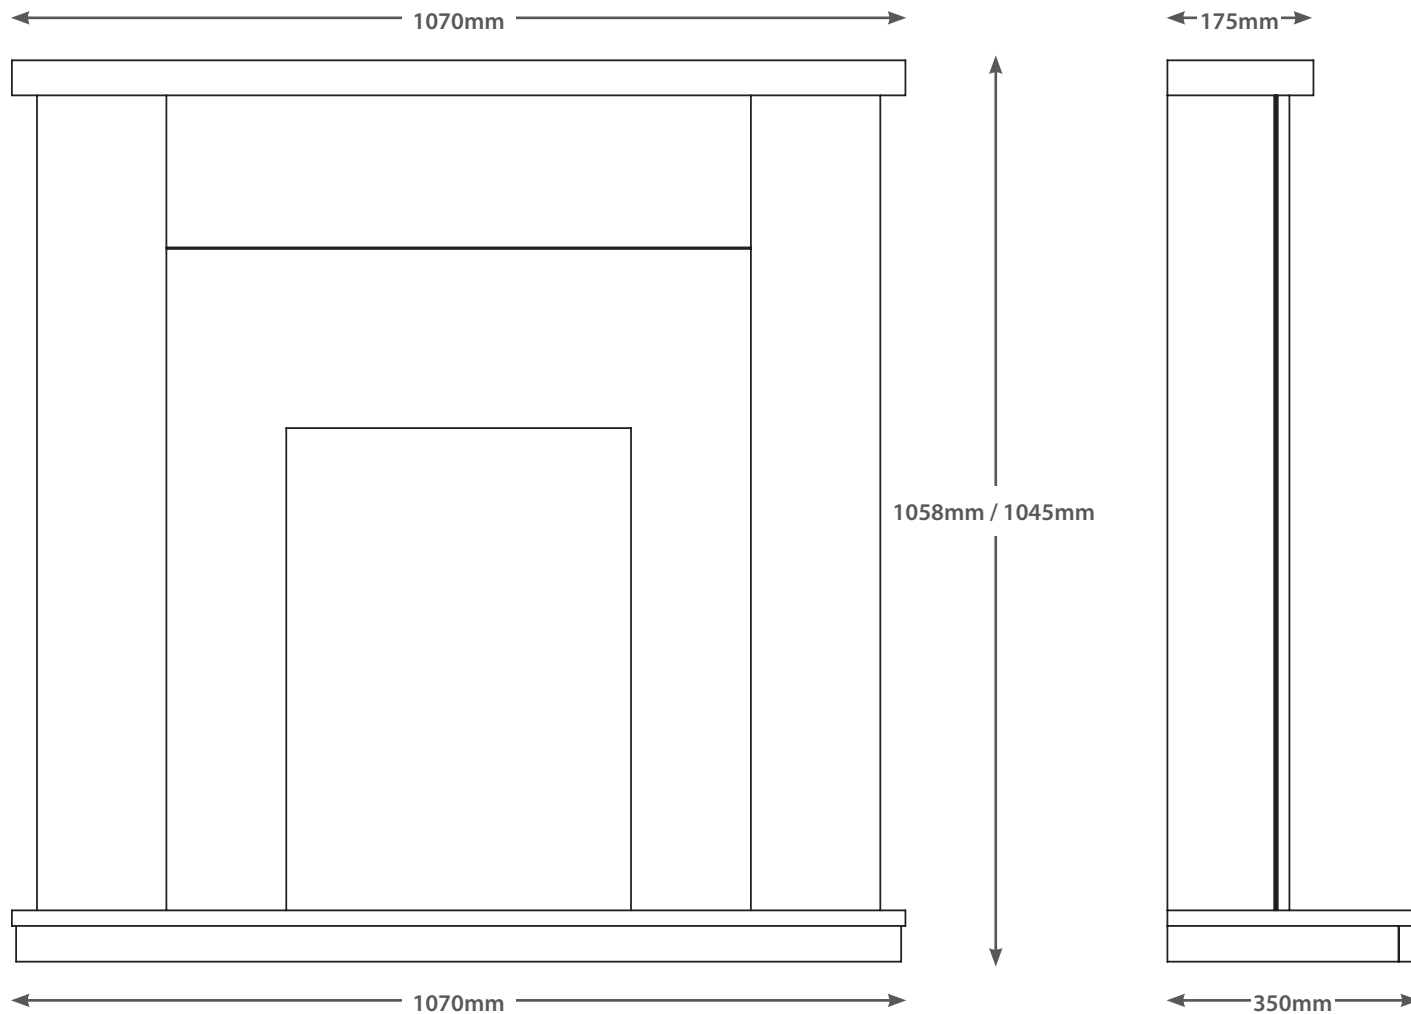

42" RAVENSDALE

TECHNICAL - LINE DRAWING

FLARE
collection

WWW.BEMODERN.COM/FLARE-COLLECTION