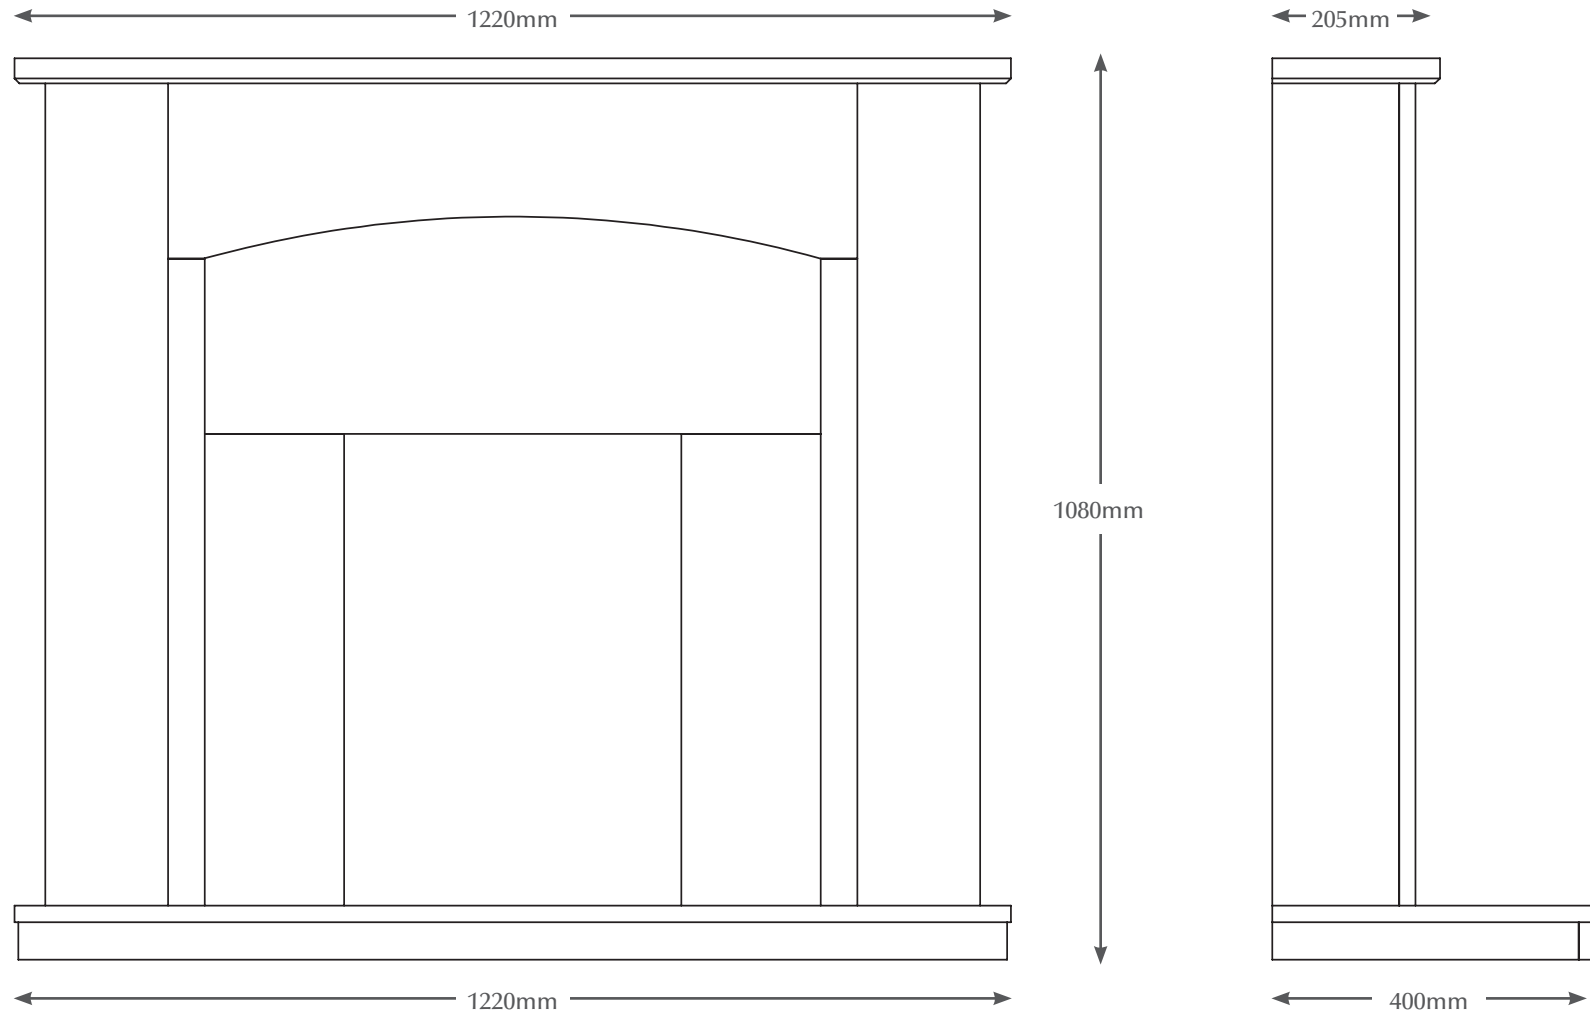

# 48" SOMERTON

TECHNICAL - LINE DRAWING

FLARE  
collection

[WWW.BEMODERN.COM/FLARE-COLLECTION](http://WWW.BEMODERN.COM/FLARE-COLLECTION)