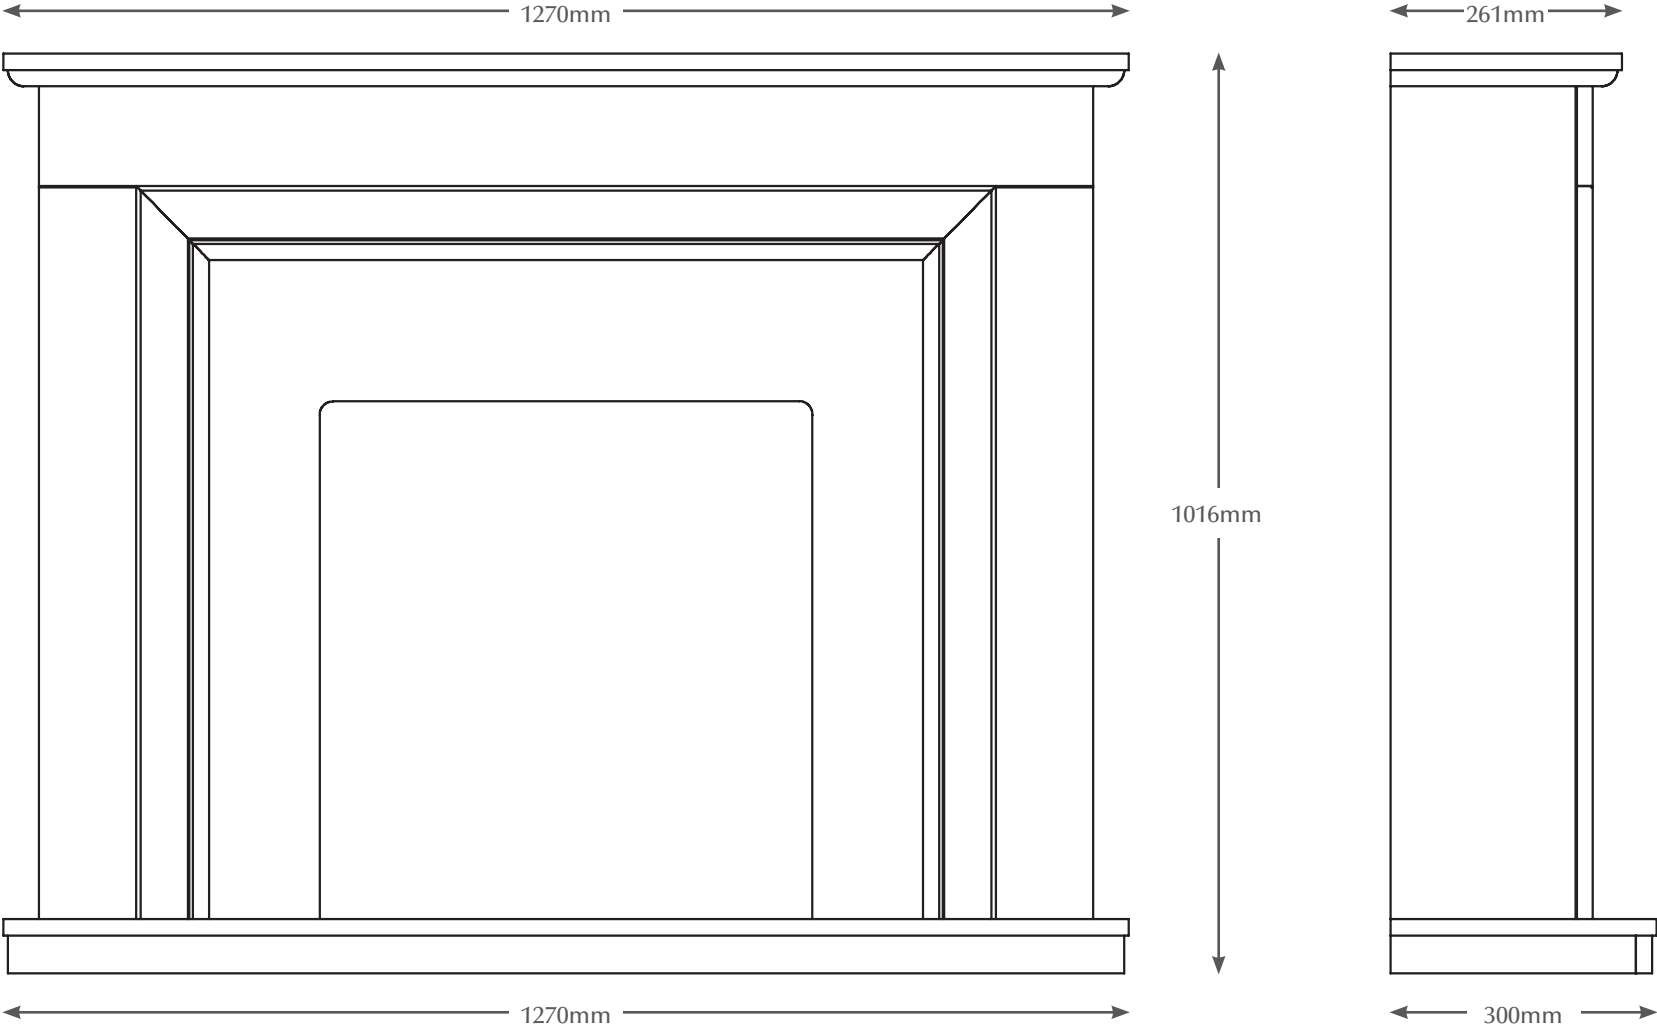

# 50" AMORINA

TECHNICAL - LINE DRAWING

ELGIN & HALL<sup>®</sup>  
BRITISH MADE

[WWW.BEMODERN.COM/ELGIN-AND-HALL](http://WWW.BEMODERN.COM/ELGIN-AND-HALL)