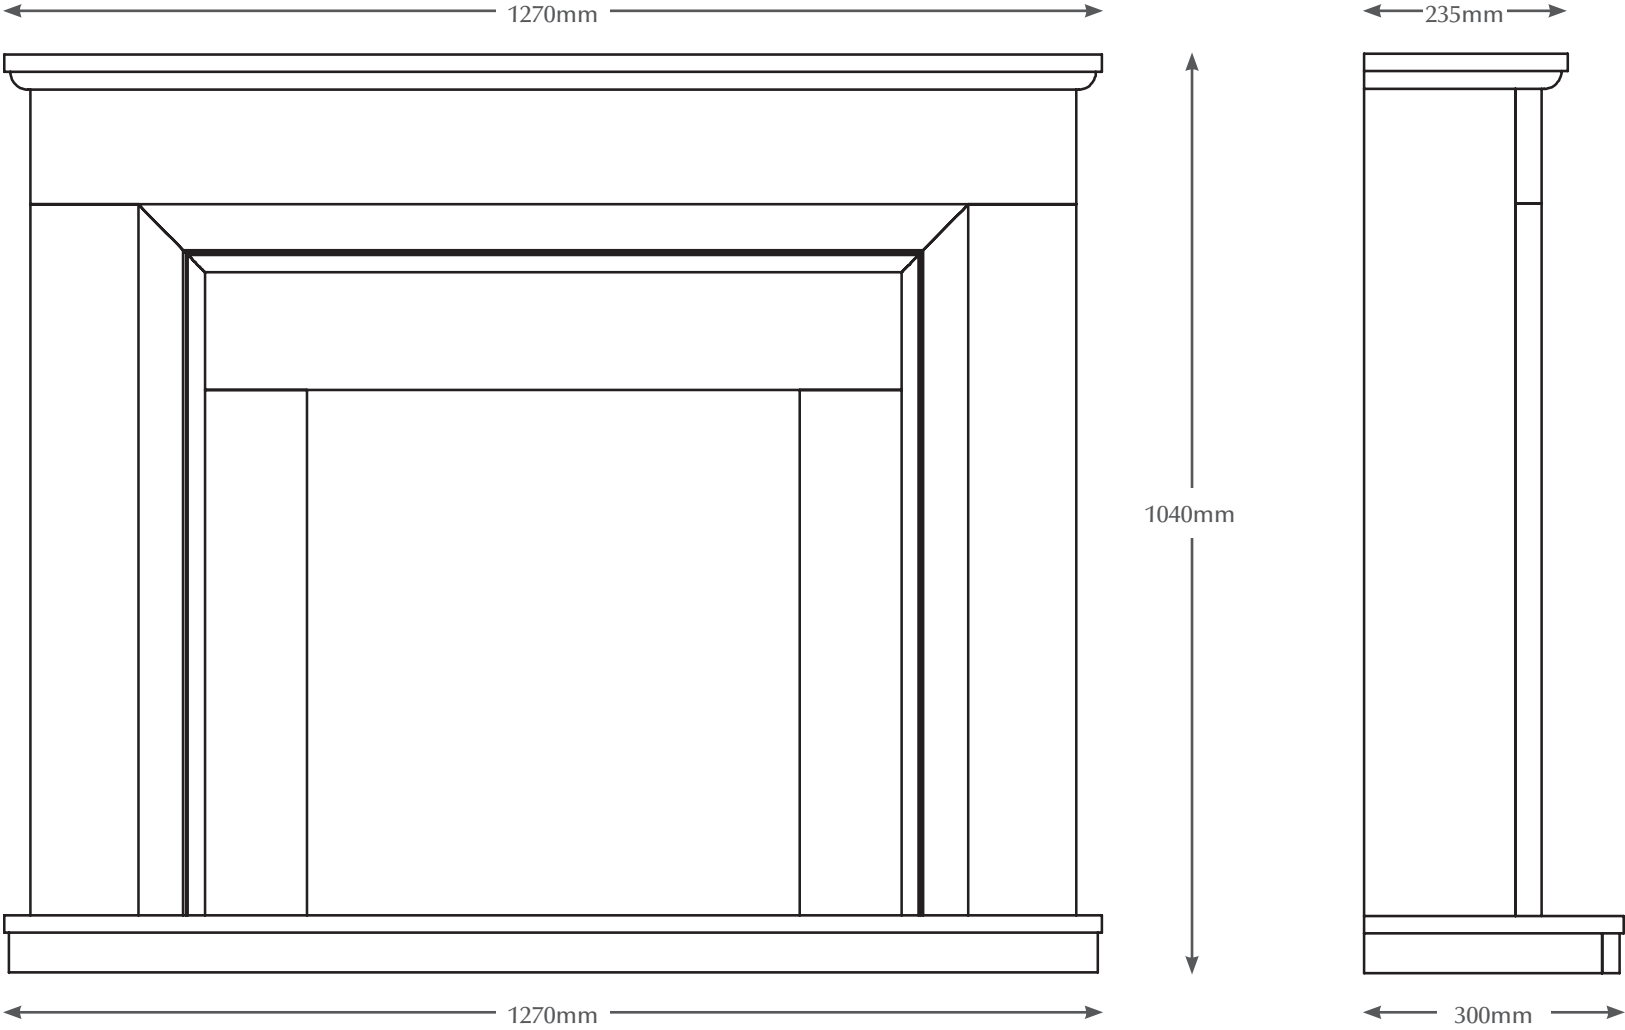

50" AMORINA

TECHNICAL - LINE DRAWING

ELGIN & HALL[®]
BRITISH MADE

WWW.BEMODERN.COM/ELGIN-AND-HALL