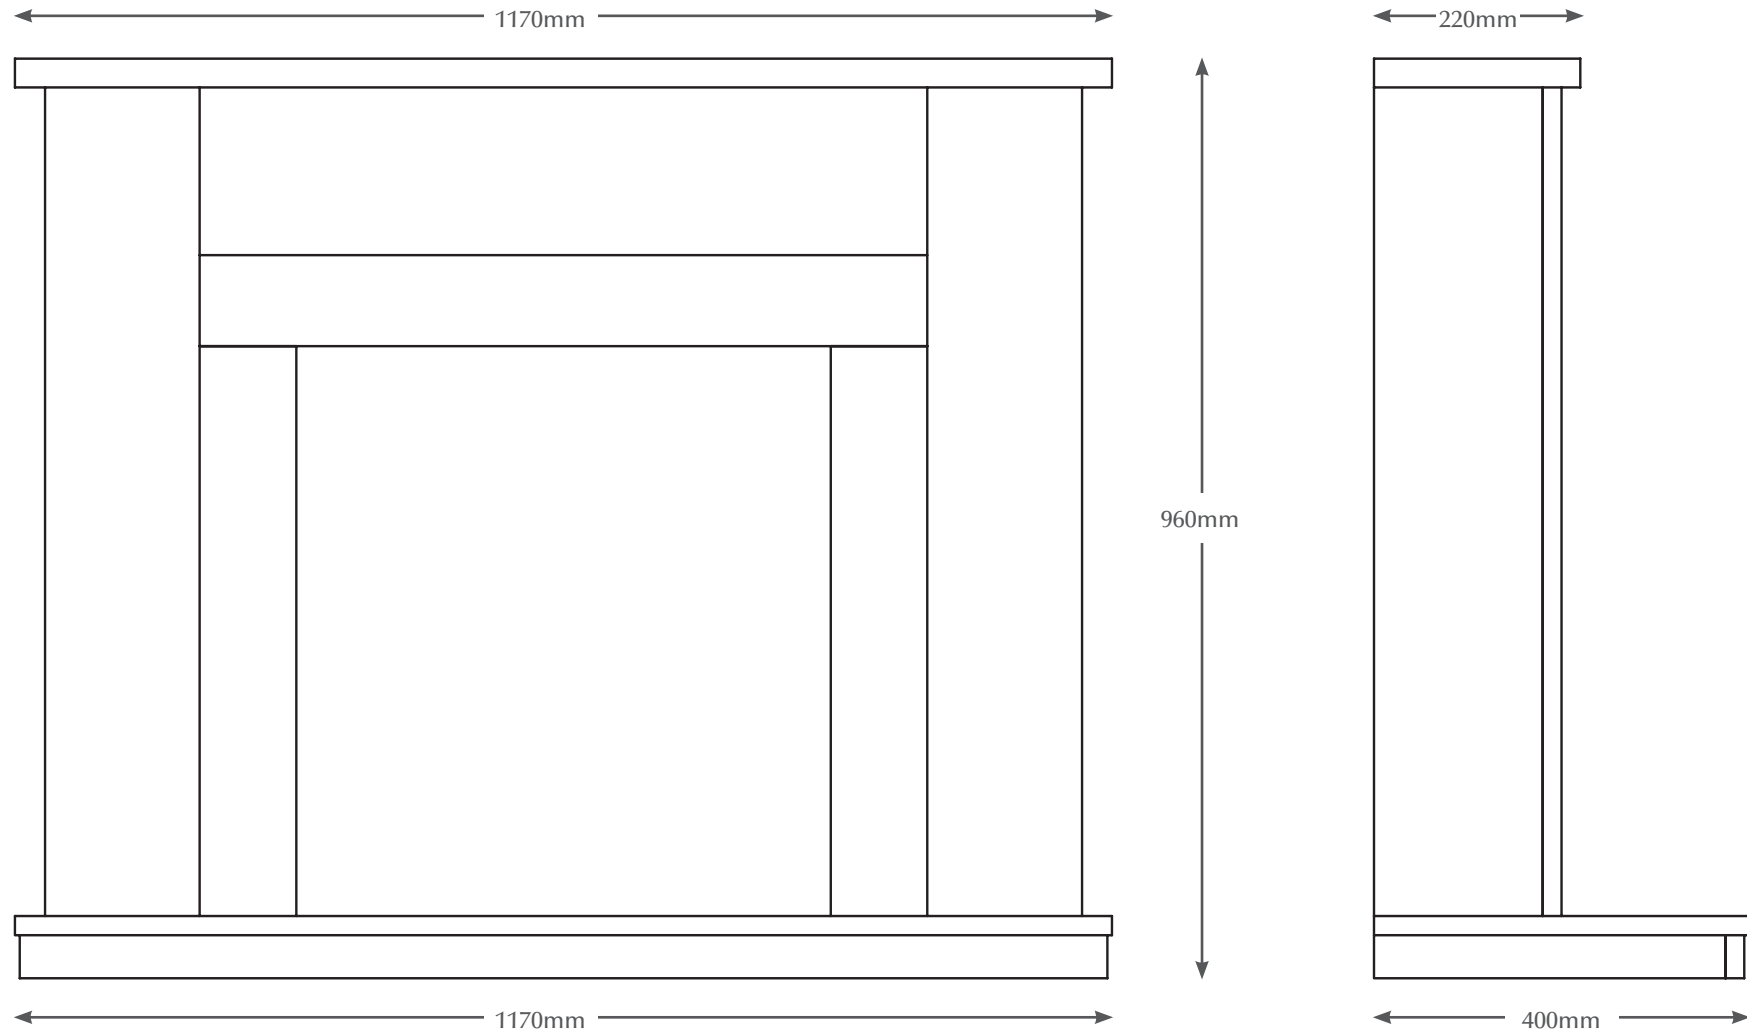

46" COTSMORE

TECHNICAL - LINE DRAWING

ELGIN & HALL[®]
BRITISH MADE

WWW.BEMODERN.COM/ELGIN-AND-HALL