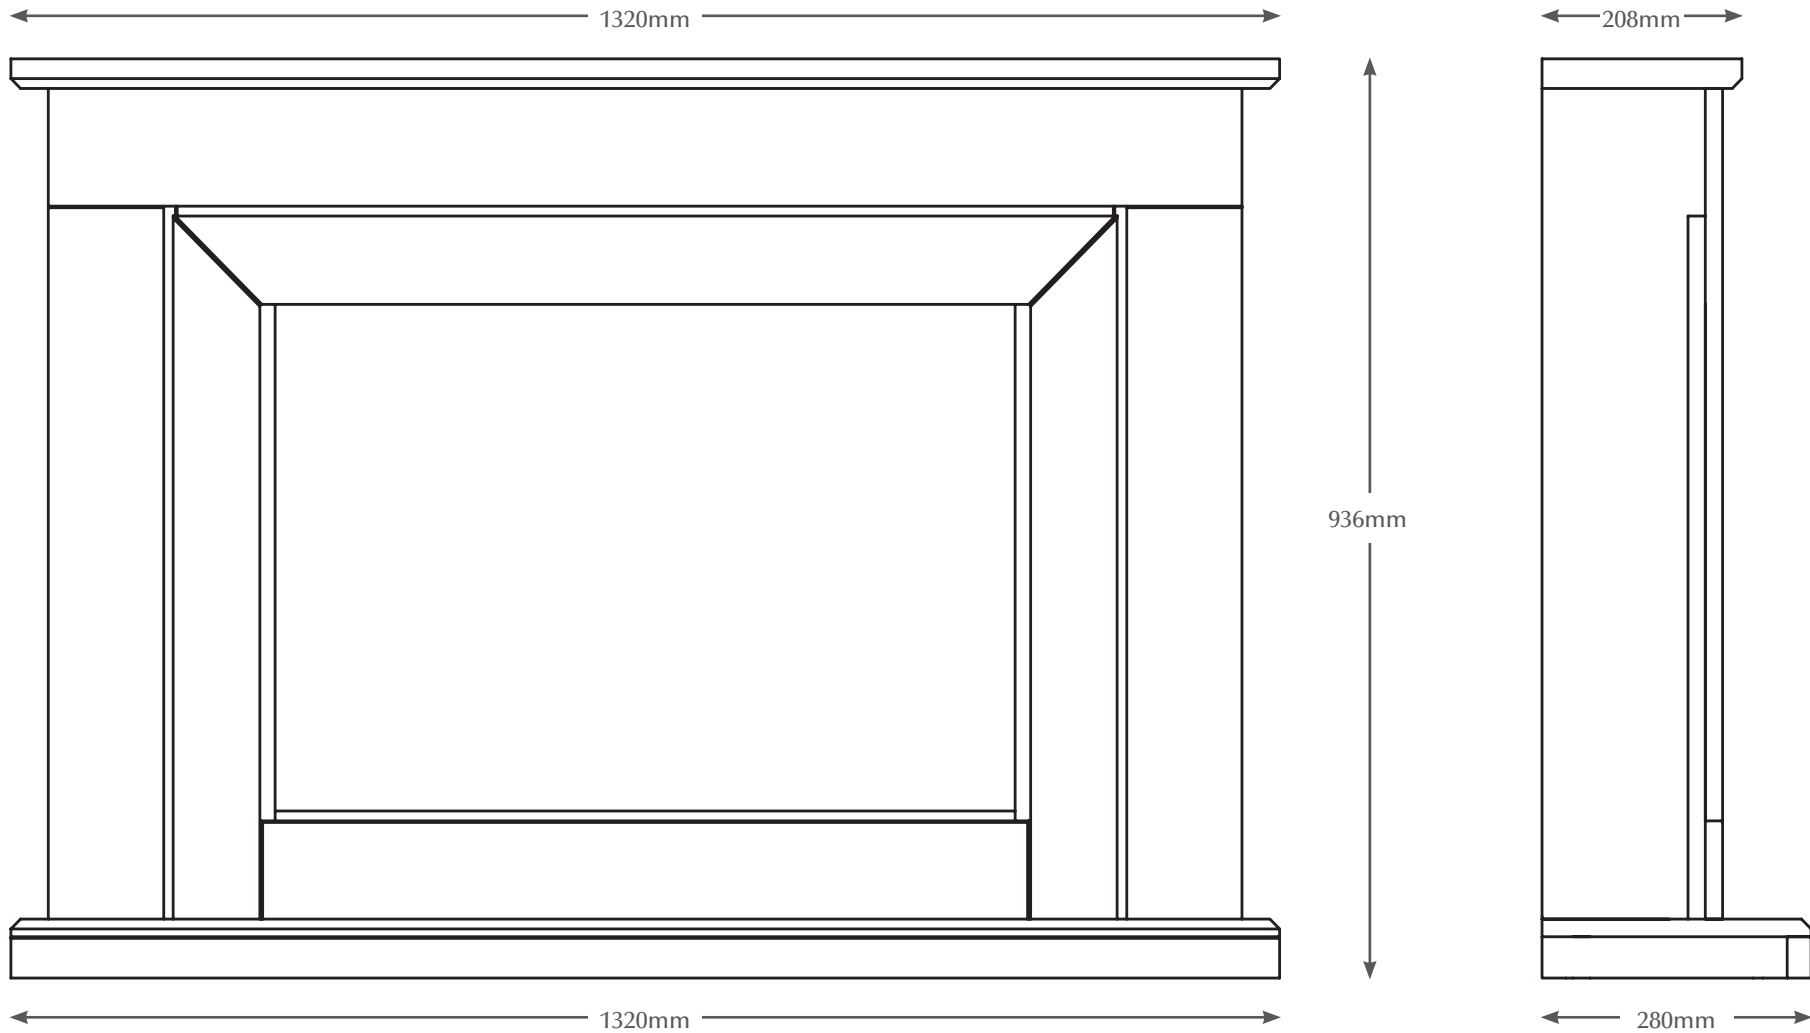

# 52" EDWIN

TECHNICAL - LINE DRAWING

ELGIN & HALL<sup>®</sup>  
BRITISH MADE

[WWW.BEMODERN.COM/ELGIN-AND-HALL](http://WWW.BEMODERN.COM/ELGIN-AND-HALL)