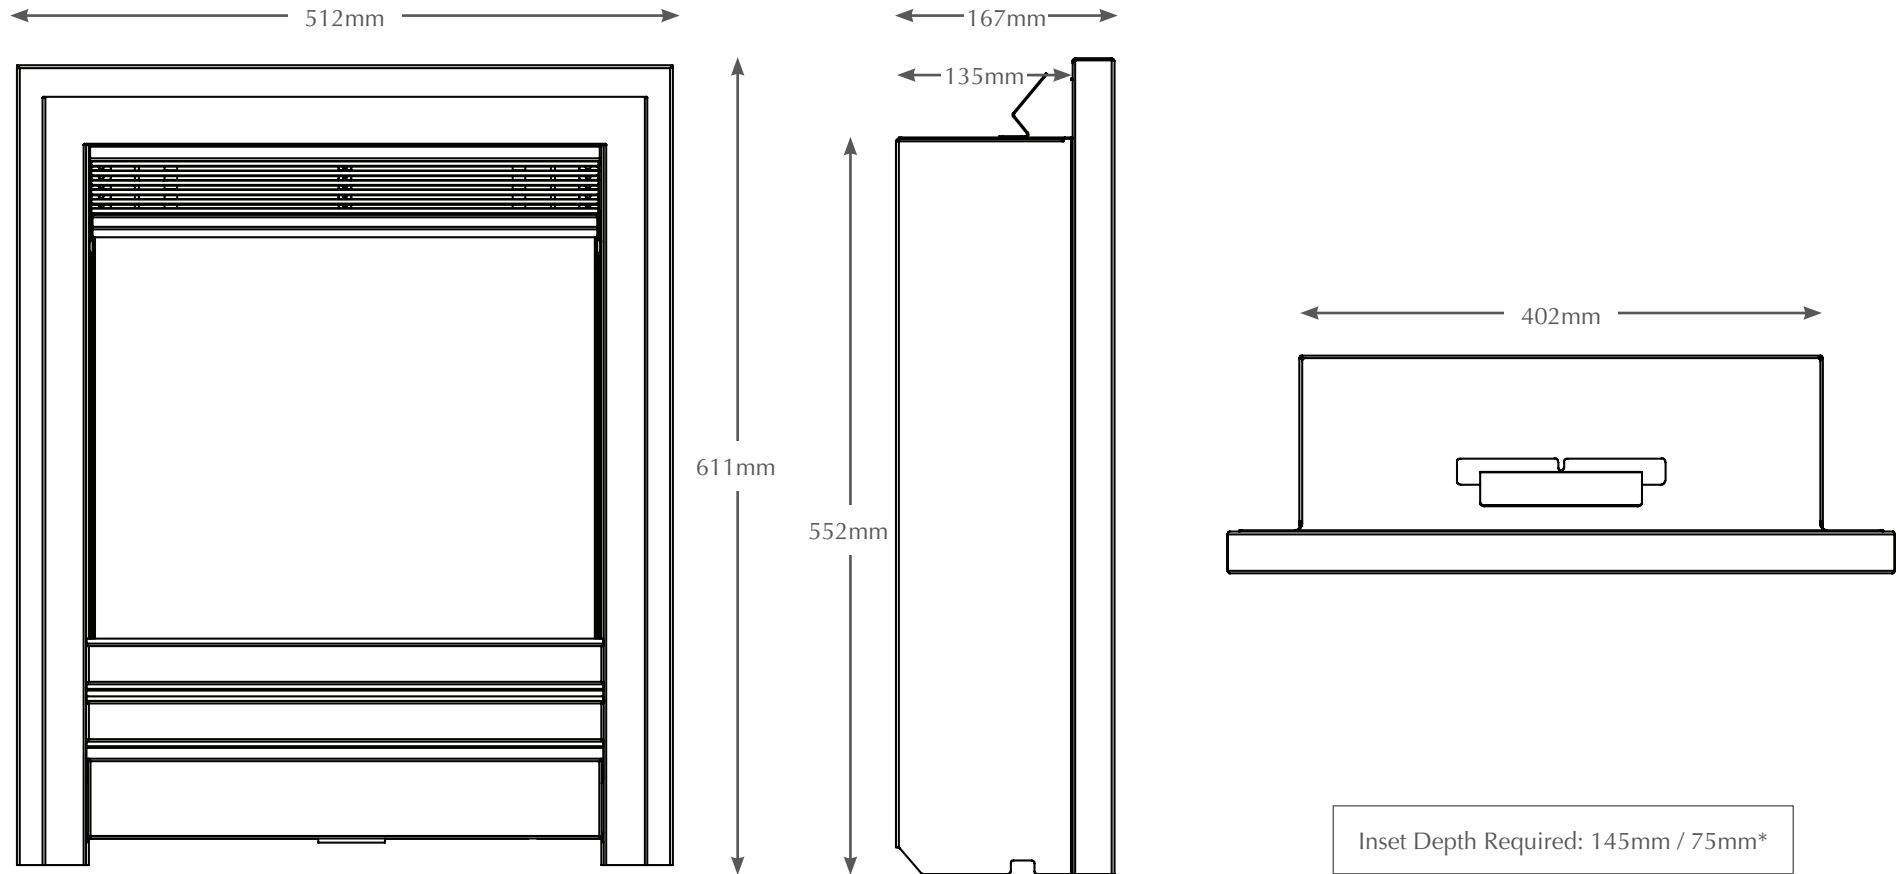

ARTEON 16 - RAY TRIM

TECHNICAL - LINE DRAWING

ELGIN & HALL®
BRITISH MADE

WWW.BEMODERN.COM/ELGIN-AND-HALL