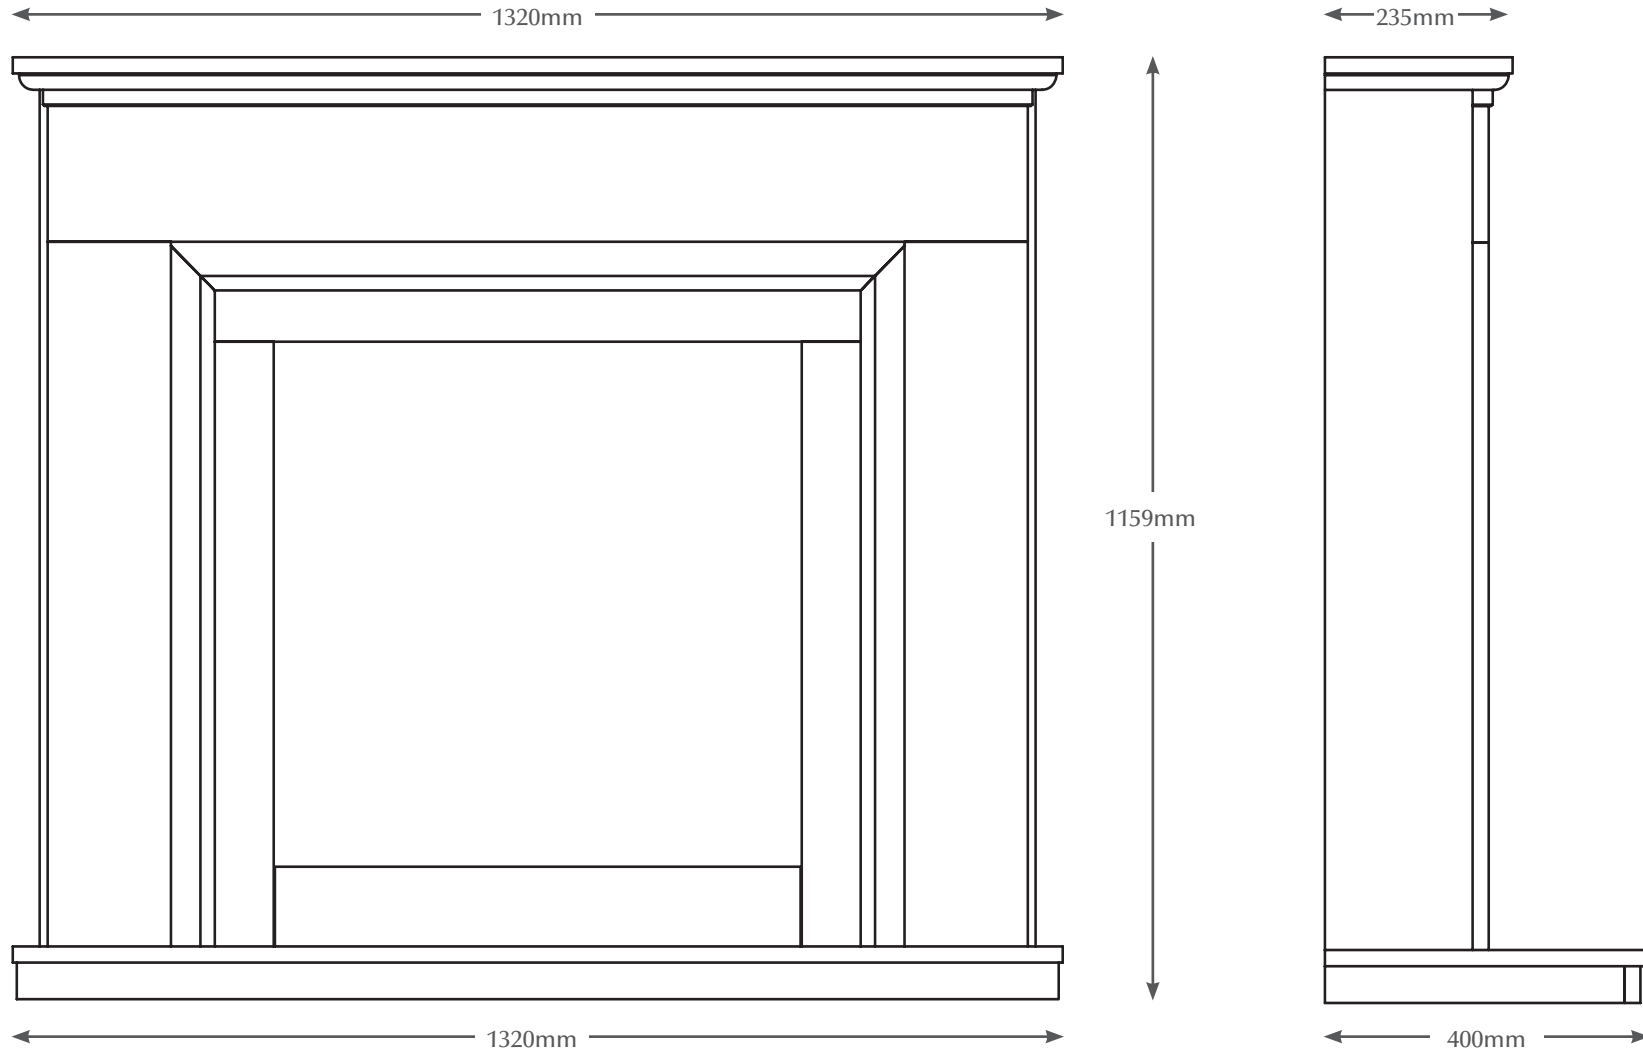

# 52" EMBLETON

TECHNICAL - LINE DRAWING

ELGIN & HALL<sup>®</sup>  
BRITISH MADE

[WWW.BEMODERN.COM/ELGIN-AND-HALL](http://WWW.BEMODERN.COM/ELGIN-AND-HALL)