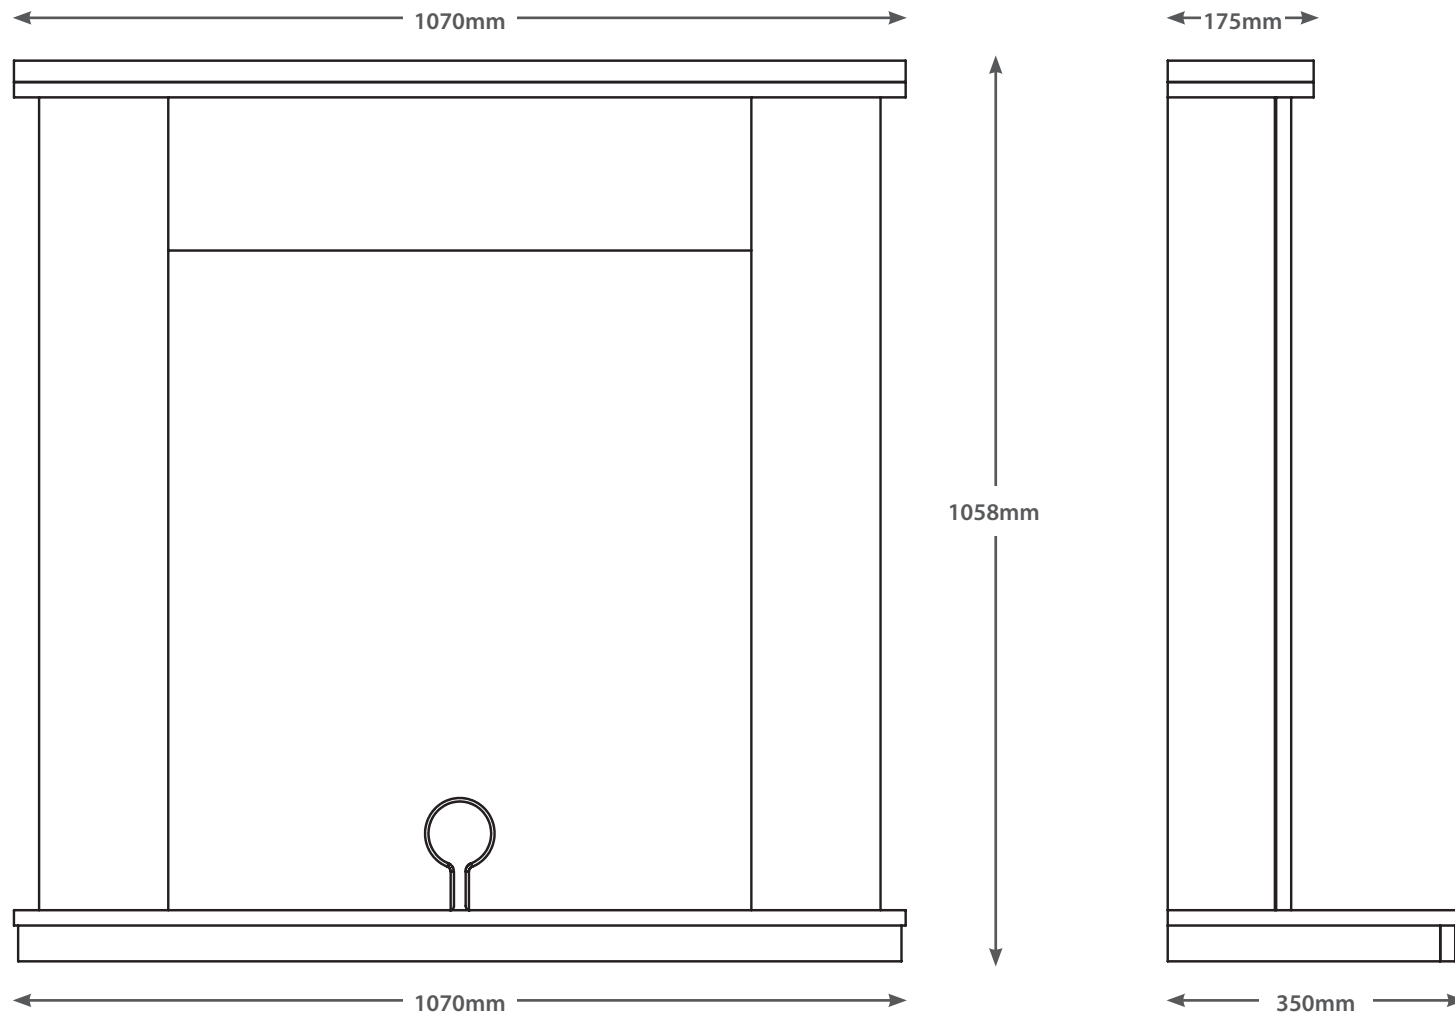

48" BARROWDEN

TECHNICAL - LINE DRAWING

FLARE
collection

WWW.BEMODERN.COM/FLARE-COLLECTION