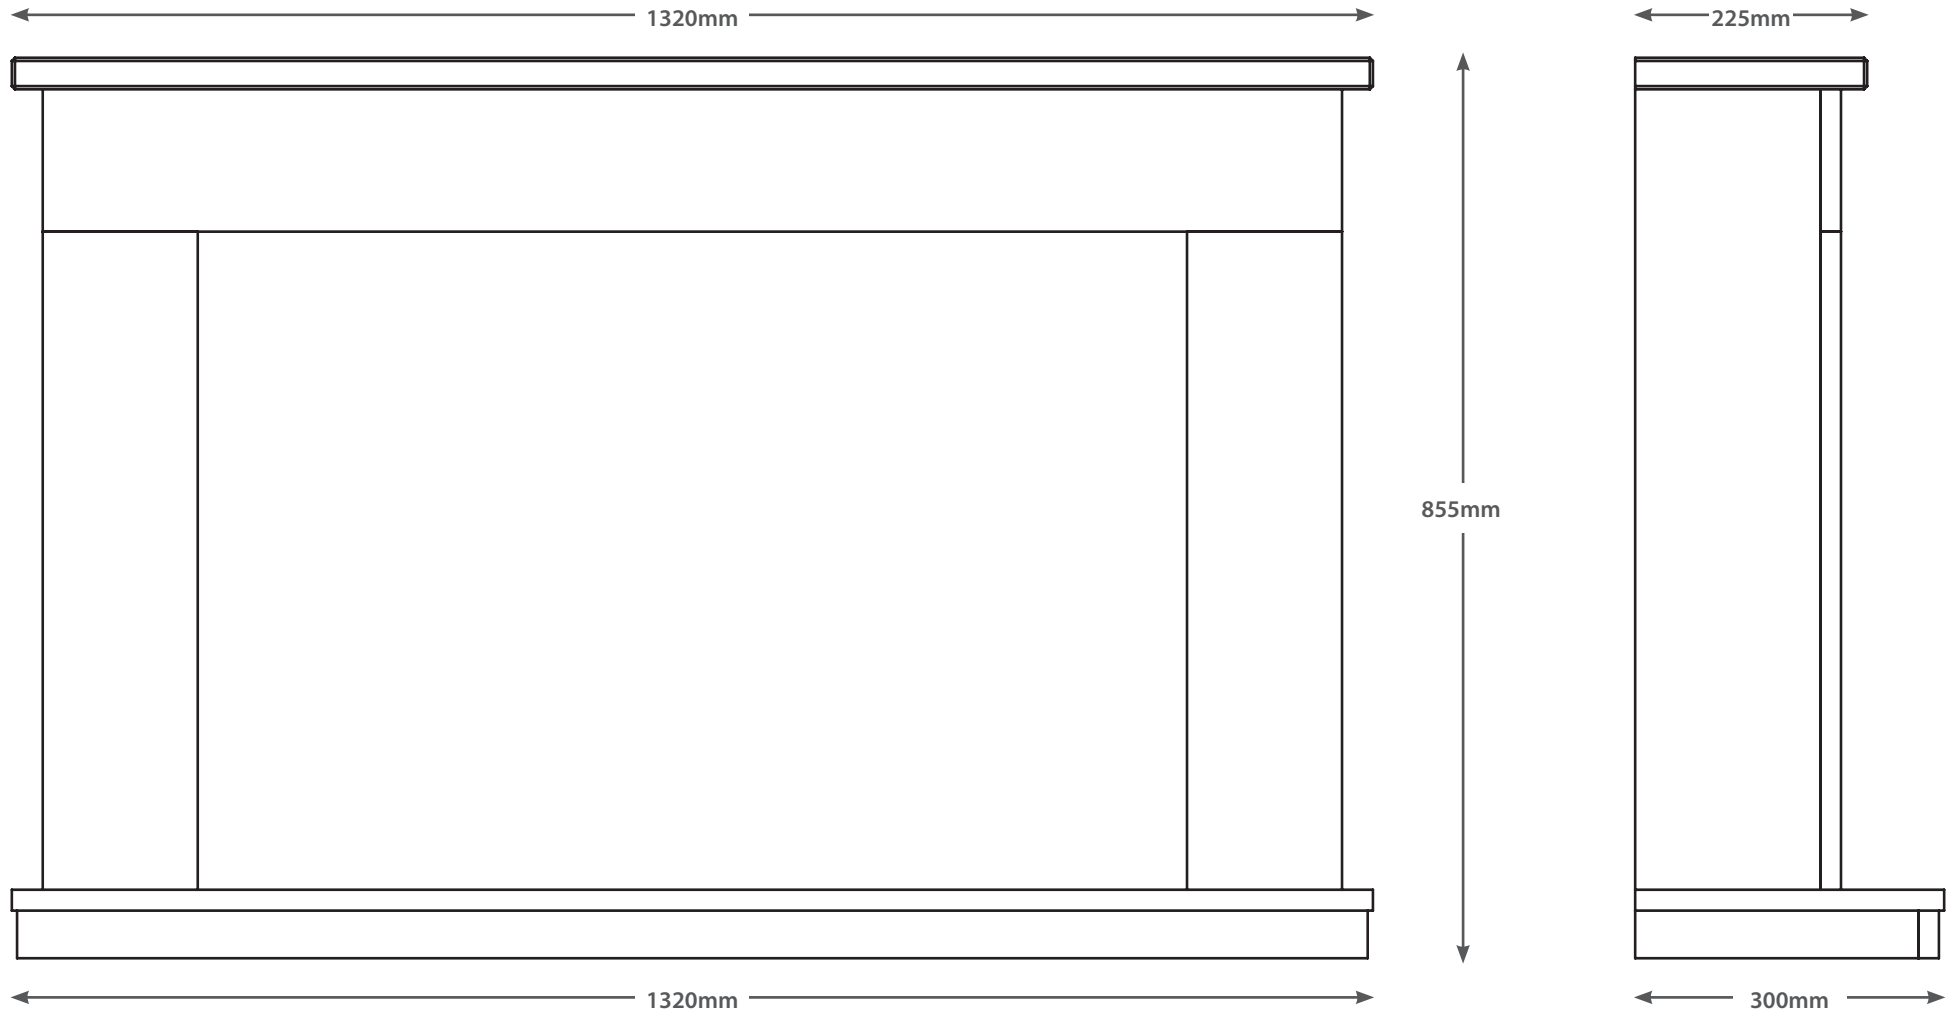

52" CARTER

TECHNICAL - LINE DRAWING

FLARE
collection

WWW.BEMODERN.COM/FLARE-COLLECTION