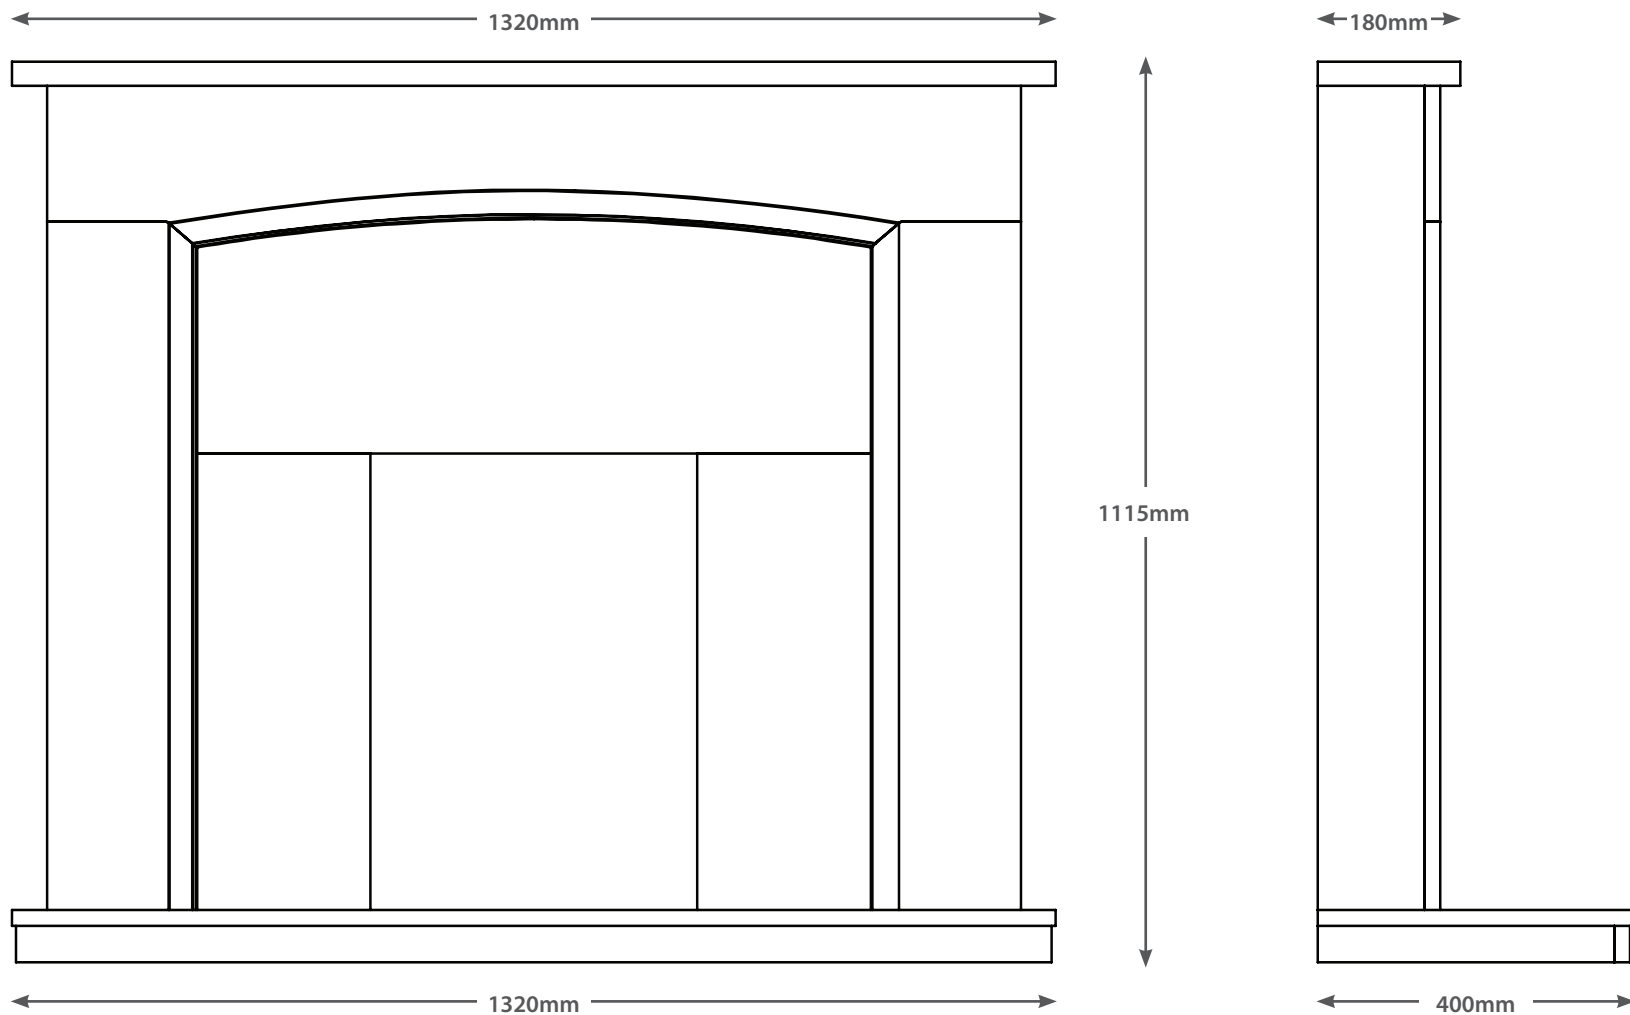

52" EMELIA

TECHNICAL - LINE DRAWING

FLARE
collection

WWW.BEMODERN.COM/FLARE-COLLECTION