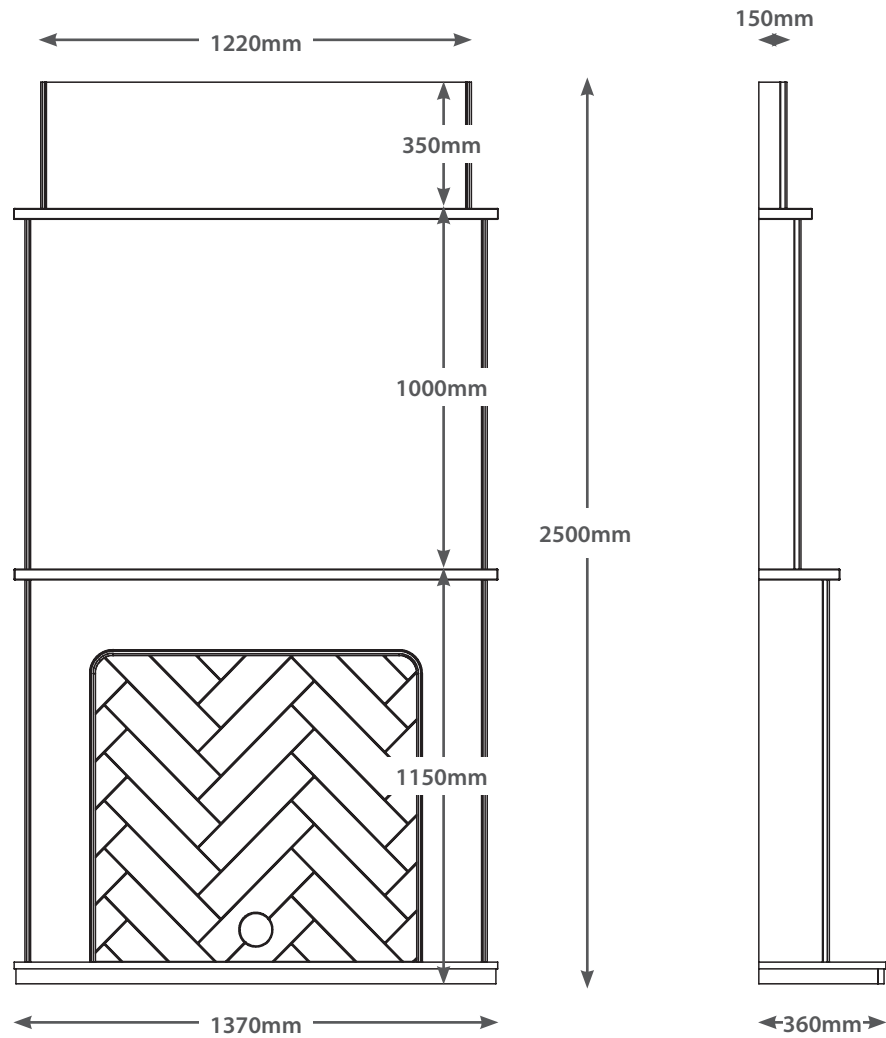

54" KNIGHTLEY

TECHNICAL - LINE DRAWING

FLARE
collection

WWW.BEMODERN.COM/FLARE-COLLECTION