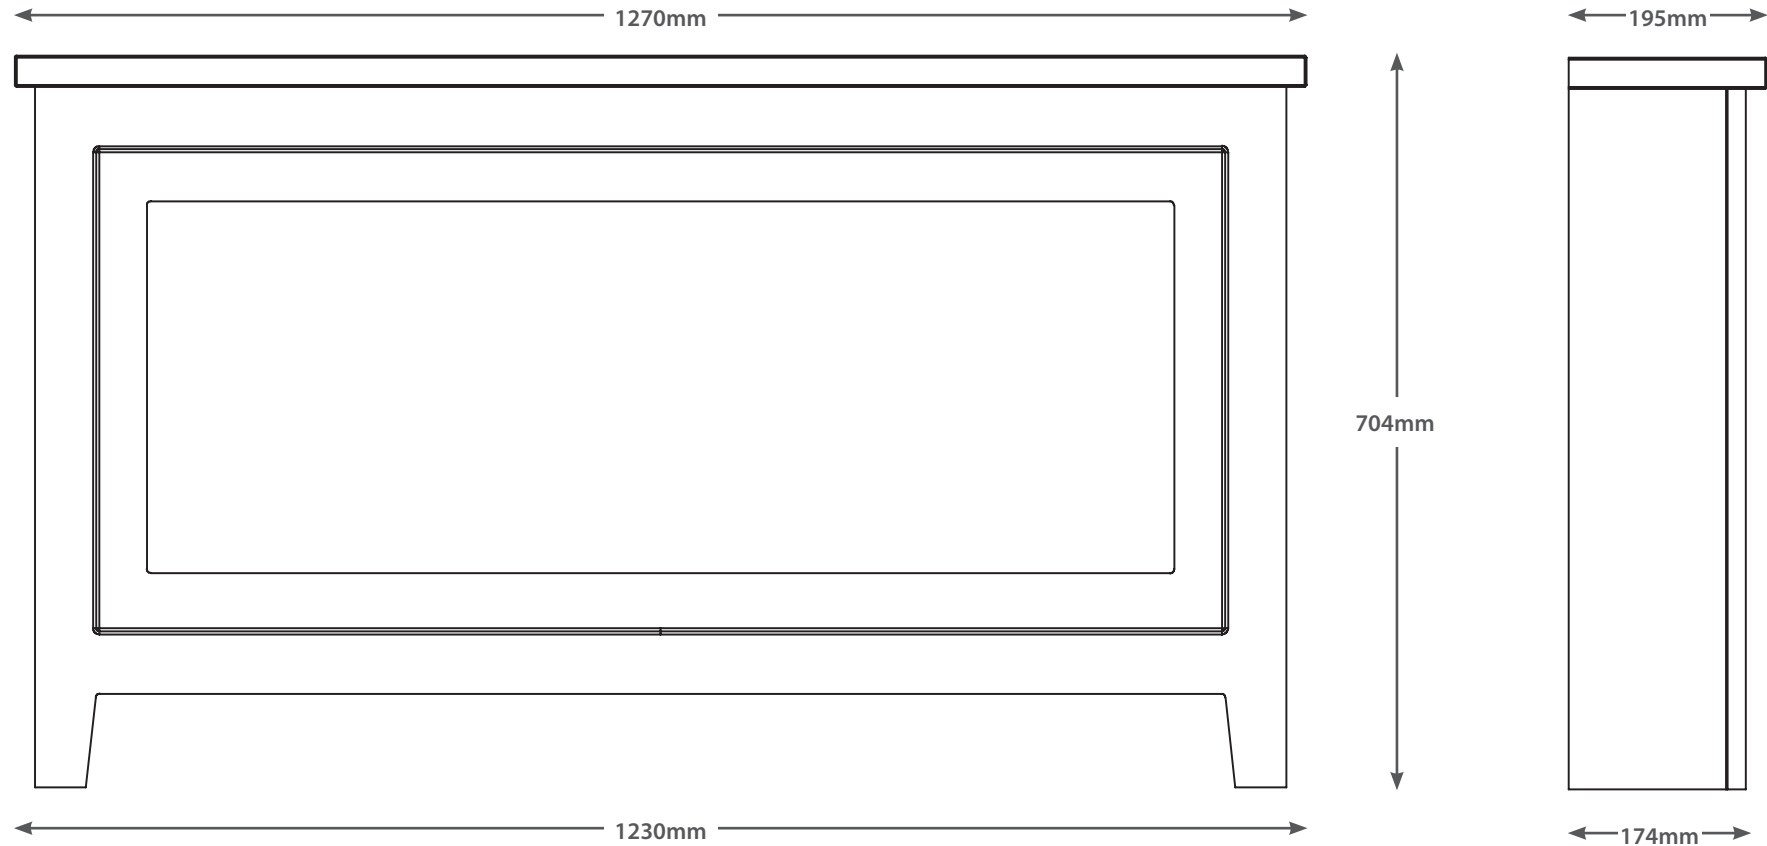

50" POULTON

TECHNICAL - LINE DRAWING

FLARE
collection

WWW.BEMODERN.COM/FLARE-COLLECTION