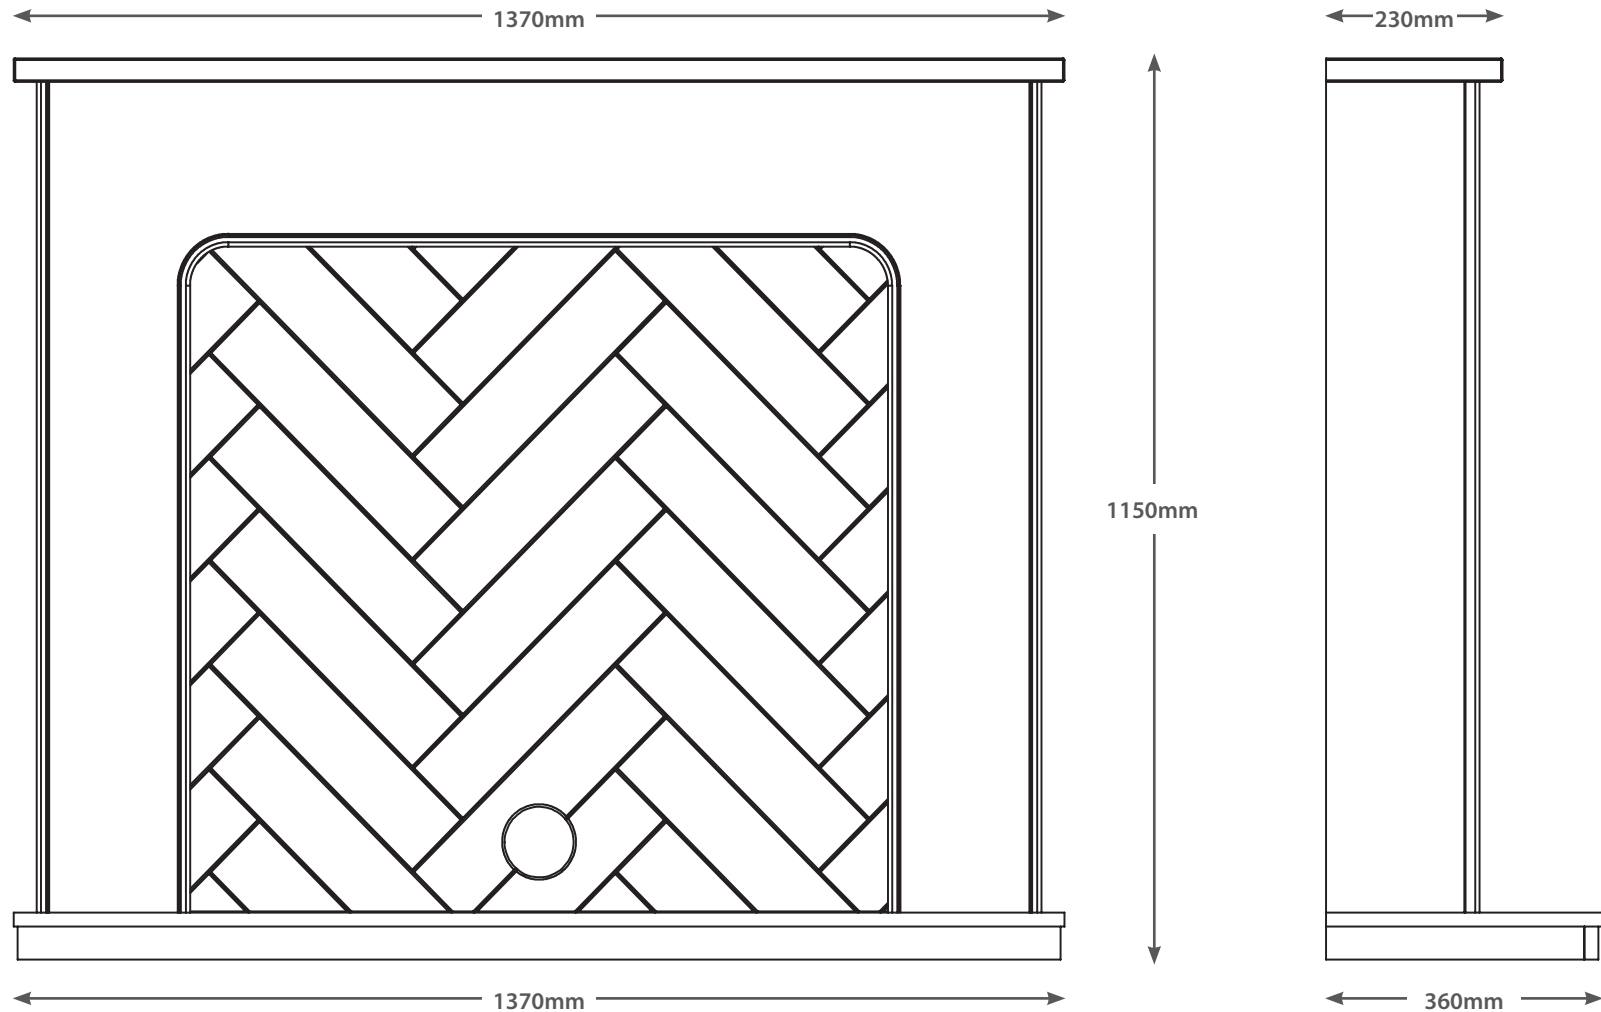

54" SENNEN

TECHNICAL - LINE DRAWING

FLARE
collection

WWW.BEMODERN.COM/FLARE-COLLECTION