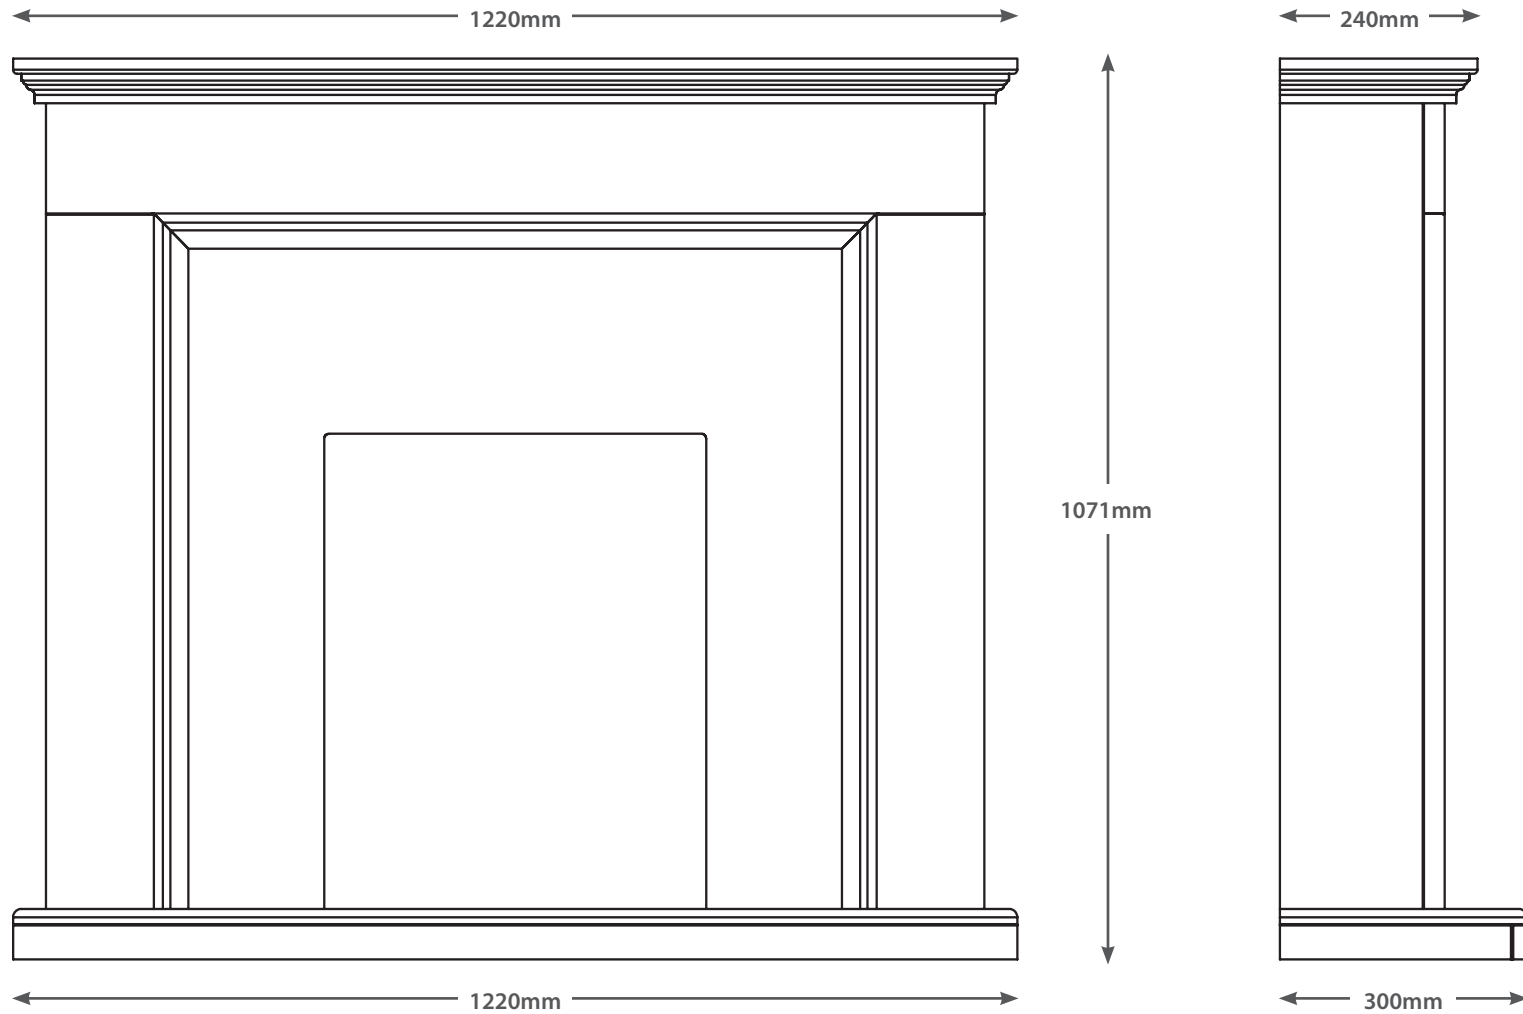

# 48" WESTCROFT

TECHNICAL - LINE DRAWING

FLARE  
collection

[WWW.BEMODERN.COM/FLARE-COLLECTION](http://WWW.BEMODERN.COM/FLARE-COLLECTION)