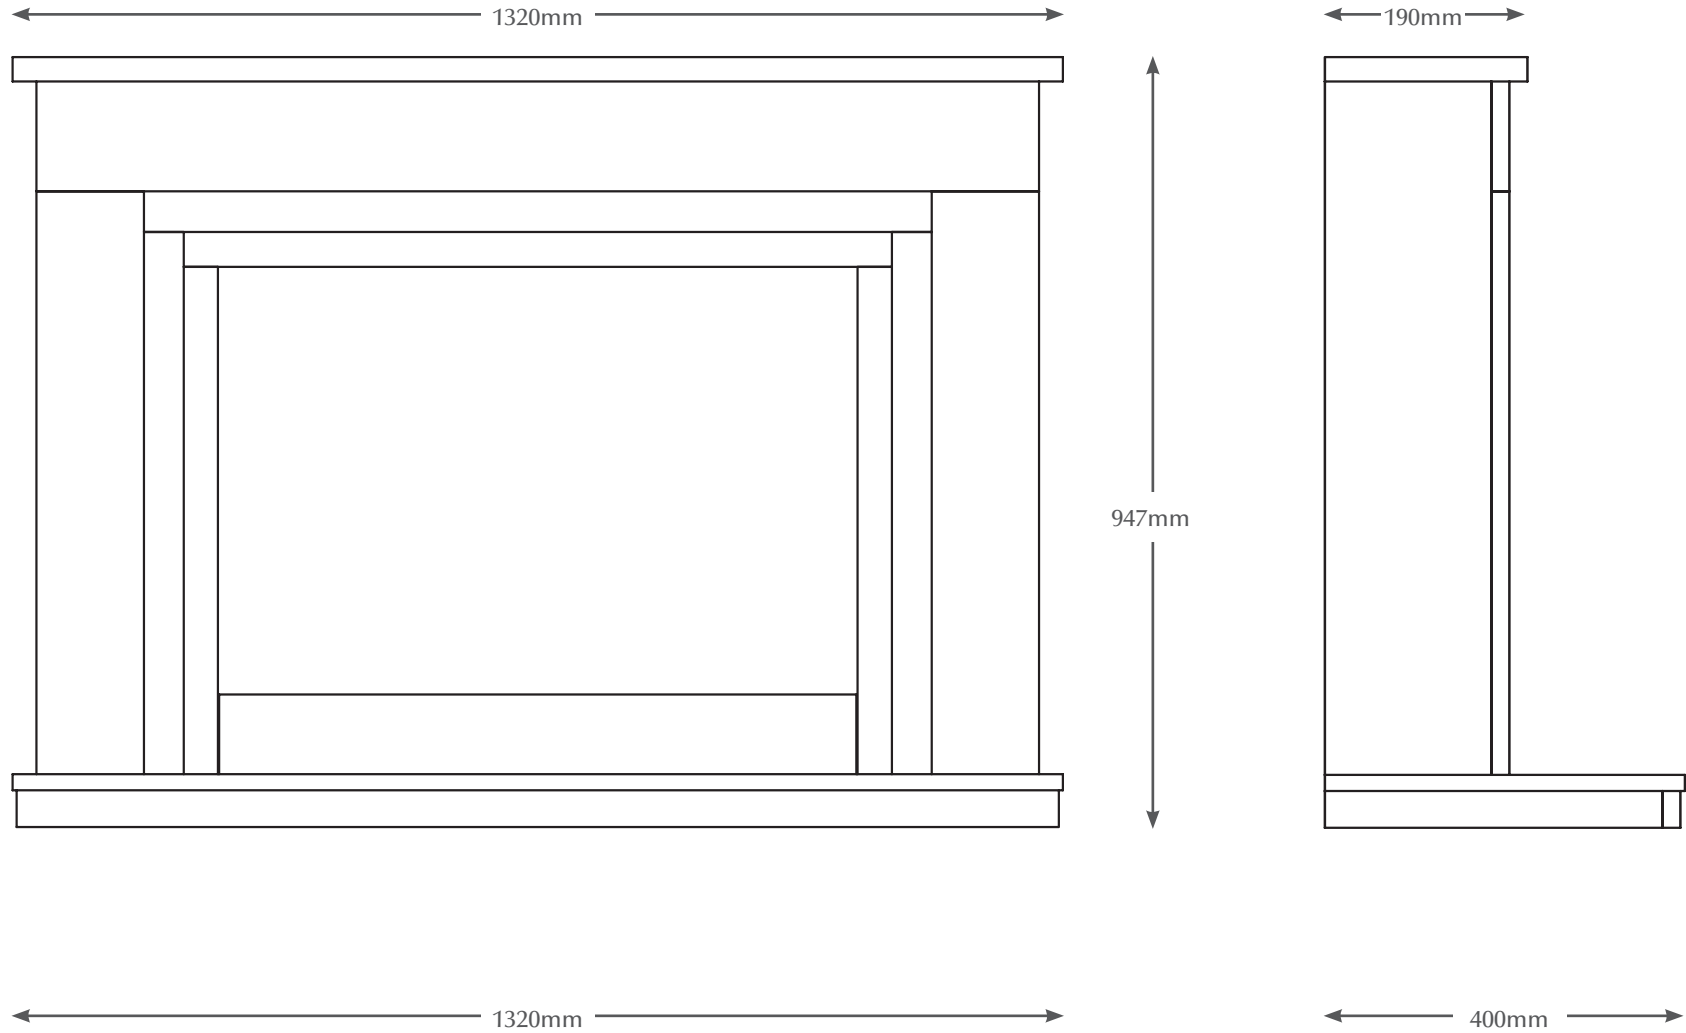

52" WAYLAND

TECHNICAL - LINE DRAWING

ELGIN & HALL[®]
BRITISH MADE

WWW.BEMODERN.COM/ELGIN-AND-HALL