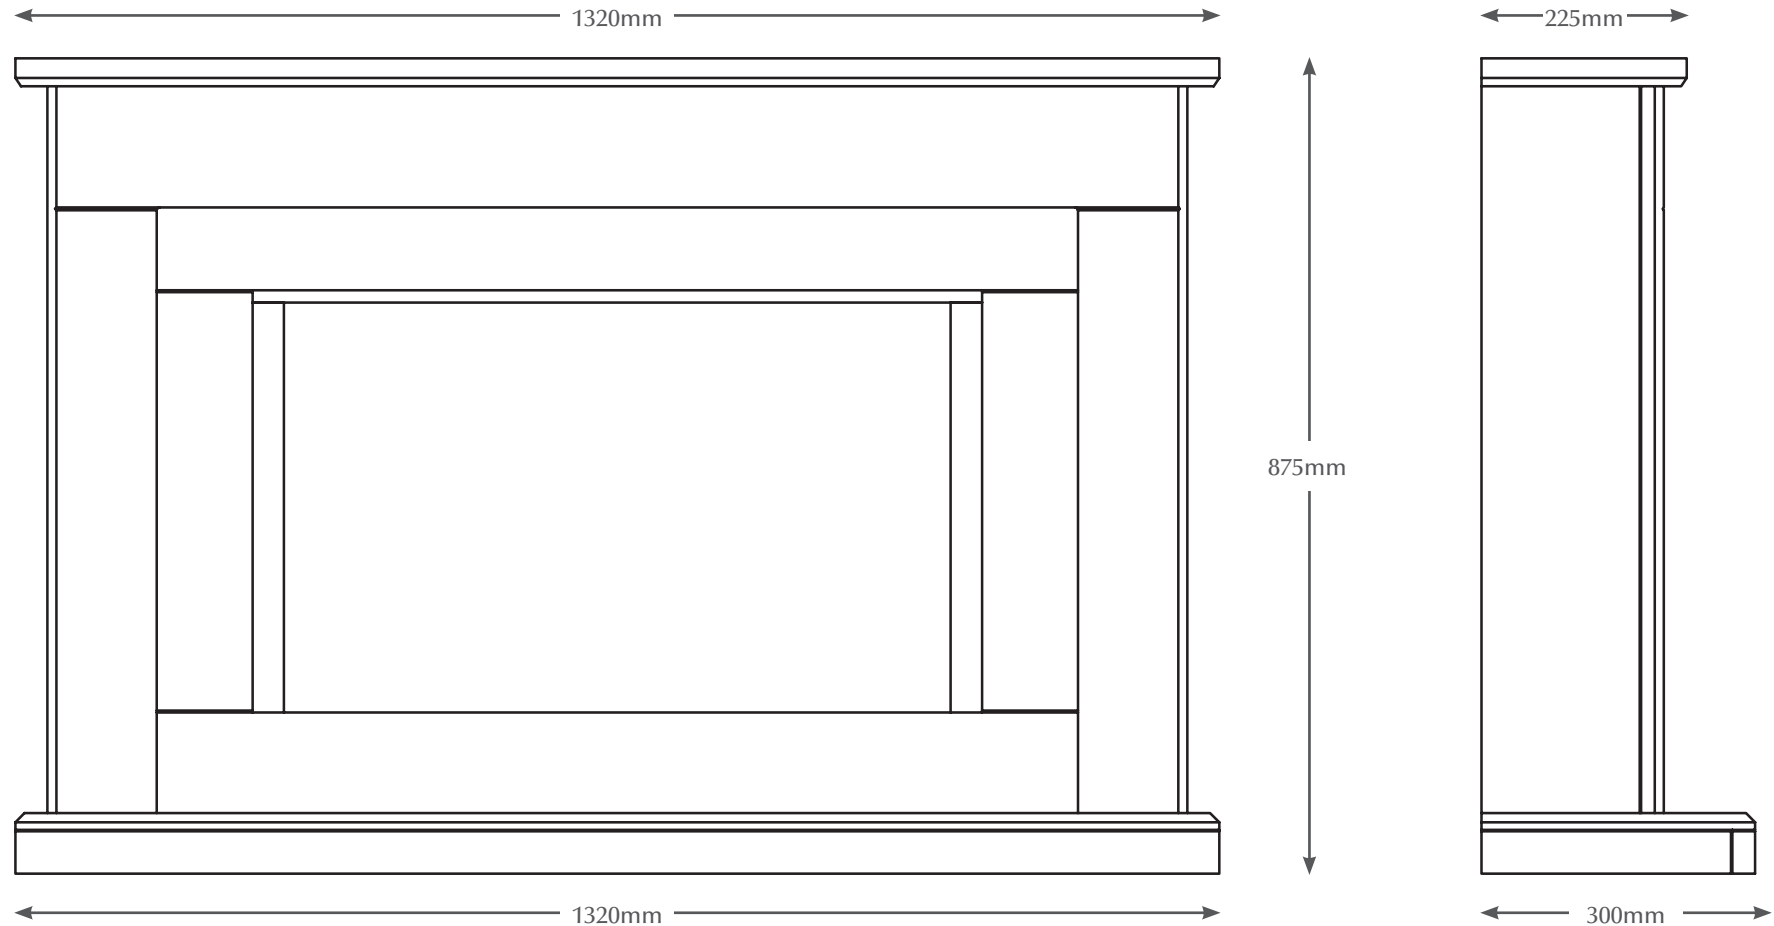

# 52" WELLSFORD

TECHNICAL - LINE DRAWING

ELGIN & HALL<sup>®</sup>  
BRITISH MADE

[WWW.BEMODERN.COM/ELGIN-AND-HALL](http://WWW.BEMODERN.COM/ELGIN-AND-HALL)