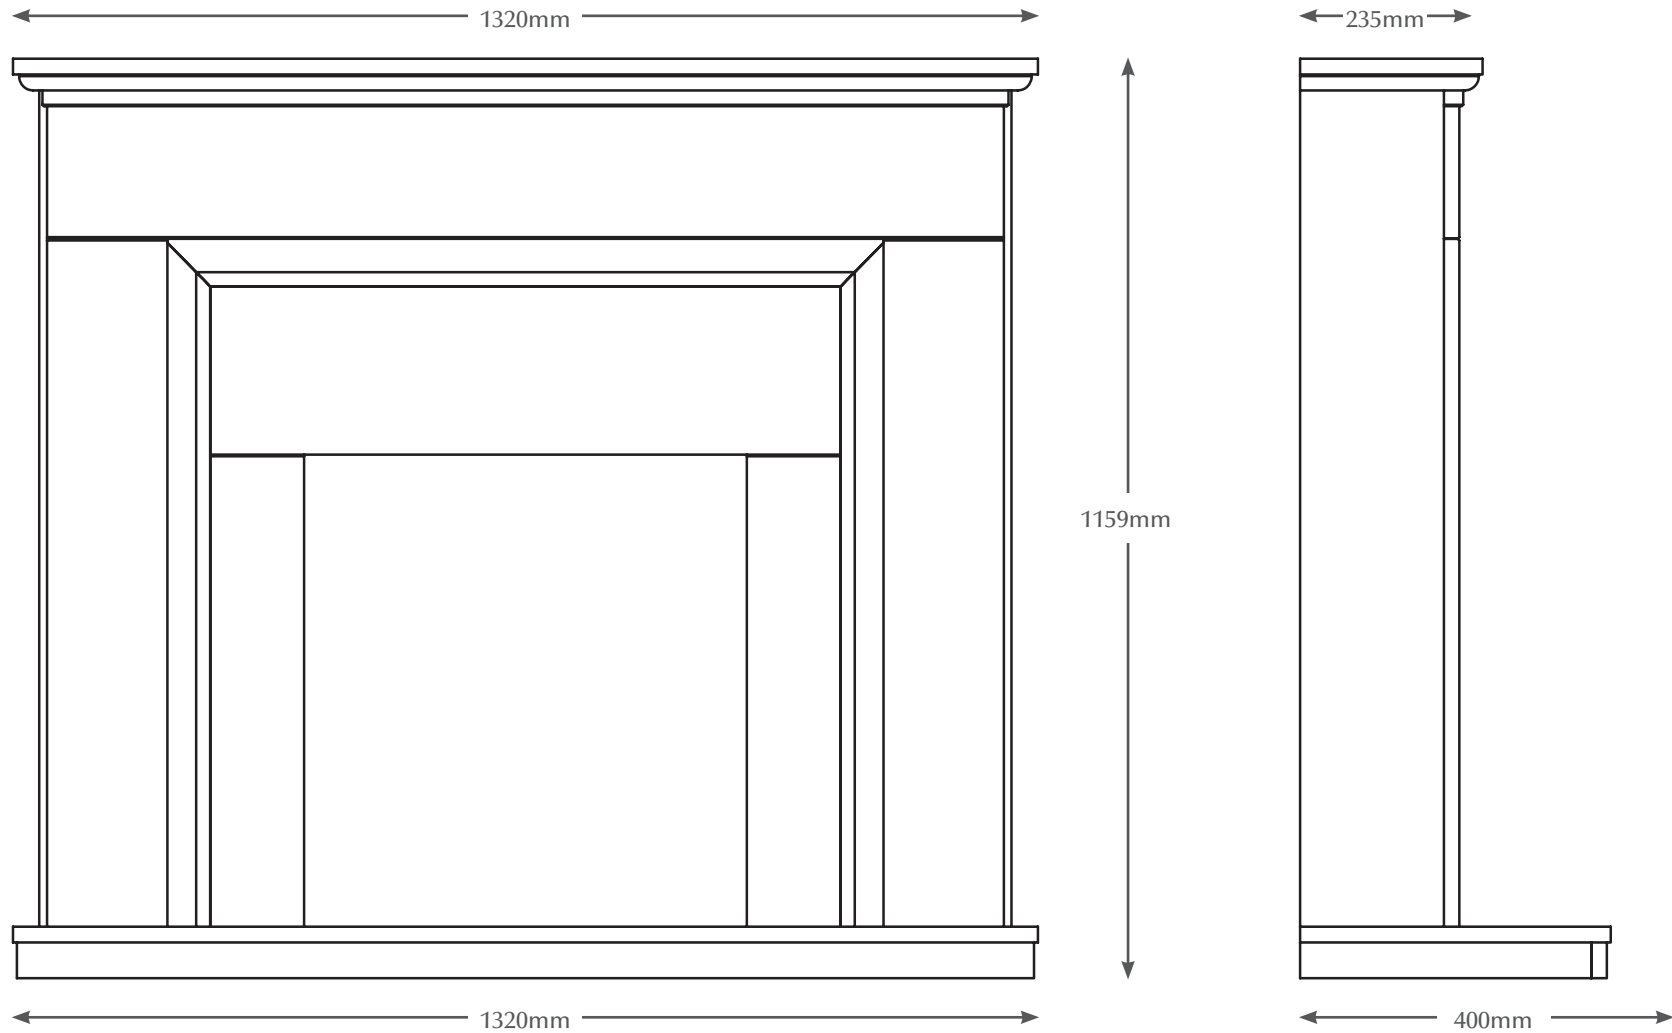

# 52" WILLASTON

TECHNICAL - LINE DRAWING

ELGIN & HALL<sup>®</sup>  
BRITISH MADE

[WWW.BEMODERN.COM/ELGIN-AND-HALL](http://WWW.BEMODERN.COM/ELGIN-AND-HALL)